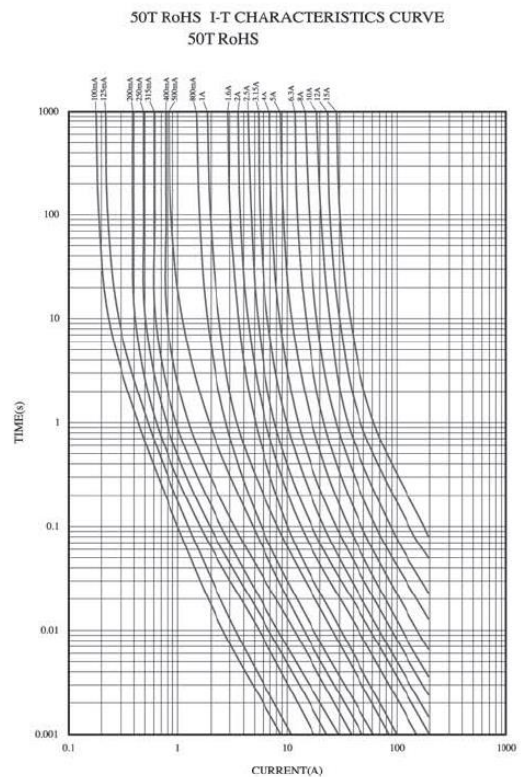

## FUSE 16A 5X20MM 19195

RS Stock number [610-9967](#)

# Specification

**BREAKING CAPACITY:**  
35A OR 10In WHICHEVER IS GREATER

**ELECTRICAL CHARACTERISTICS:**

RATING		BLOWING TIME	
		32-100mA	125mA-15A
2.1In	Max	2min	2min
	Min	200ms	600ms
2.75In	Max	10sec	10sec
	Min	40ms	150ms
4In	Max	3sec	3sec
	Min	10ms	20ms
10In	Max	300ms	300ms