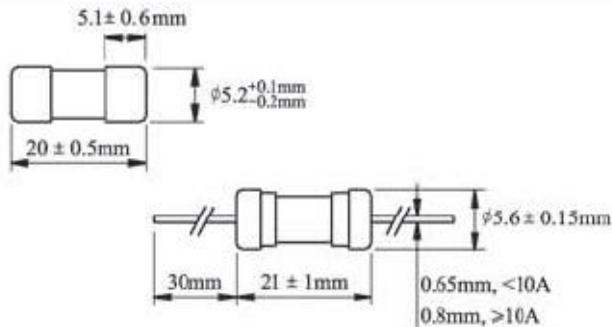

## FUSE 16A 5X20MM 19195

RS Stock number [610-9967](#)

# Specification

**BREAKING CAPACITY:**  
35A OR 10In WHICHEVER IS GREATER

**ELECTRICAL CHARACTERISTICS:**

RATING		BLOWING TIME	
		32-100mA	125mA-15A
2.1In	Max	2min	2min
	Min	200ms	600ms
2.75In	Max	10sec	10sec
	Min	40ms	150ms
4In	Max	3sec	3sec
	Min	10ms	20ms
10In	Max	300ms	300ms