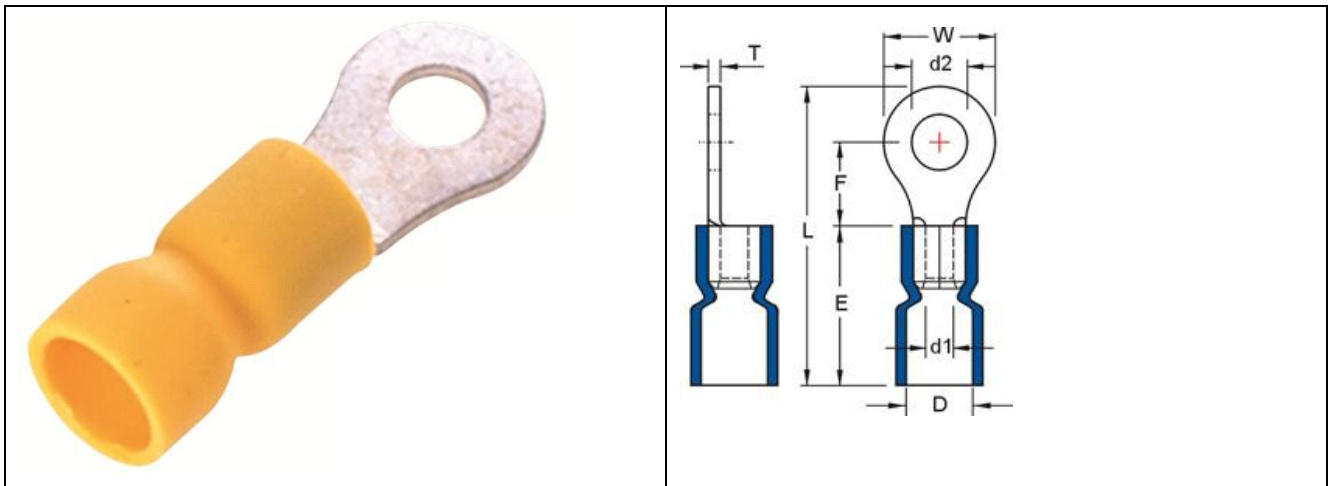

# RS PRO VINYL-INSULATED (EASY ENTRY) RING TERMINALS

Stock number: 178-8685

MAXIMUM ELECTRIC CURRENT:

A.W.G.	12	10
AMP.	35	50

MAXIMUM ELECTRICAL RATING: 105° C 600 VOLTS MAX.

INSULATION MATERIAL: VINYL (PVC)

TERMINAL MATERIAL: COPPER

INSULATION COLOR: YELLOW

WIRE RANGE A.W.G. mm <sup>2</sup>	ITEM NO. BUTTED SEAM	STUD SIZE d2	DIMENSION inch(mm)							
			W	F	L	E	D	d1	T	
12-10 A.W.G.	178-8685	1/4	0.252	0.472	0.413	1.205	0.555	0.248	0.134	0.039
4-6 mm <sup>2</sup>			6.4	12	10.5	30.6	14.1	6.300	3.4	1