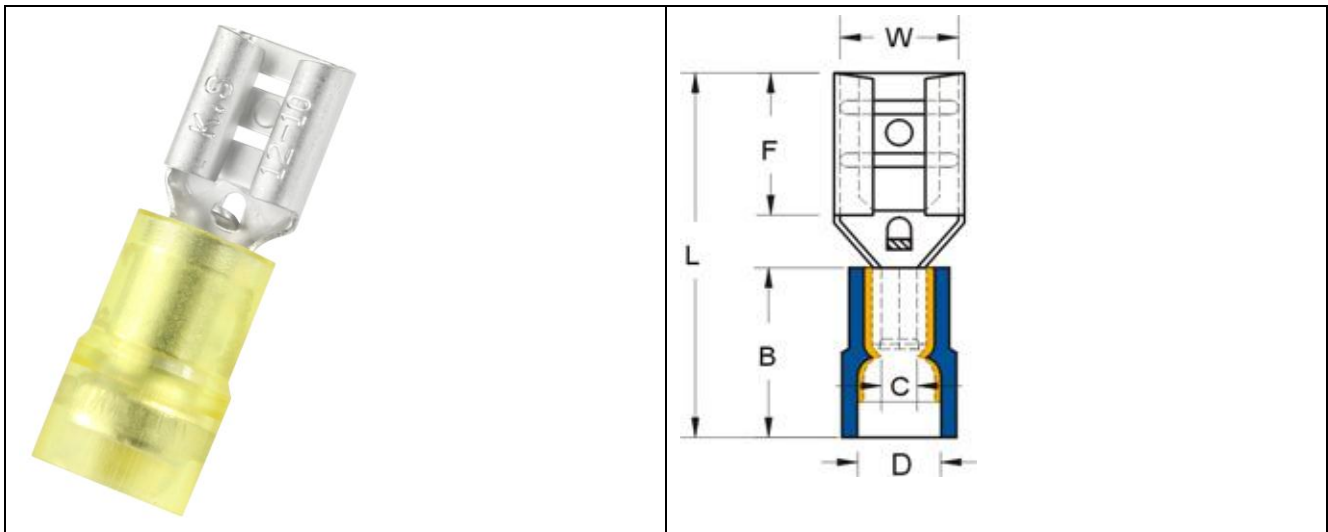

EN

Datasheet

RS PRO PC-INSULATED DOUBLE CRIMP FEMALE DISCONNECTORS

Stock number: 178-8323

MAXIMUM ELECTRIC CURRENT:

A.W.G.	12	10
AMP.	20	24

MAXIMUM ELECTRICAL RATING: 125° C 600 VOLTS MAX.

INSULATION MATERIAL: PC

TERMINAL MATERIAL: BRASS

INSULATION COLOR: YELLOW

WIRE RANGE A.W.G. mm ²	ITEM NO.	NEMA TAB	DIMENSION inch(mm)					
			W	F	L	B	D	T
12-10 A.W.G.	178-8323	.032X.250 (0.8X6.35)	0.26	0.295	0.925	0.512	0.256	0.016
4-6 mm ²			6.6	7.5	23.5	13	6.500	0.4