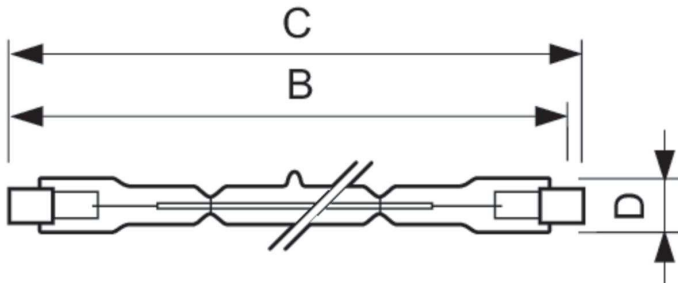

Plusline Small

Plusline S 200W R7s 230V 1CT/10X10F

Mains-voltage linear lamp giving white halogen light

Product data

General Information	
Cap-Base	R7S [R7s]
Operating Position	UNIVERSAL [Any or Universal (U)]
Nominal lifetime	2,000 hour(s)
Rated Lifetime (Hours)	2,000 hour(s)
Lighting Technology	Halogen

Light Technical	
Luminous Flux	3,000 lm
Correlated Color Temperature (Nom)	2900 K
Luminous Efficacy (rated) (Nom)	15 lm/W
Color rendering index (CRI)	100

Operating and Electrical	
Power Consumption	200 W
Lamp Current (Nom)	0.87 A
Starting Time (Nom)	0.0 s
Voltage (Nom)	230 V
Voltage (Nom)	230 V

Controls and Dimming	
Dimmable	Yes

Mechanical and Housing	
Bulb Finish	Clear
Bulb Shape	T3 [T 12mm (T3)]

Product Data	
Order product name	Plusline S 200W R7s 230V 1CT/10X10F
Full product name	Plusline S 200W R7s 230V 1CT/10X10F
Full product code	872790080909100
Order code	924735744201
Material Nr. (12NC)	924735744201
Numerator - Quantity Per Pack	1
EAN/UPC - Product/Case	8727900809091
Numerator - Packs per outer box	100
EAN/UPC - Case	8727900809107

Plusline Small

Dimensional drawing

Product	D (max)	B (max)	B	B (min)	C (max)
Plusline S 200W R7s 230V 1CT/ 10X10F	12 mm	115.8 mm	114.2 mm	112.6 mm	117.6 mm