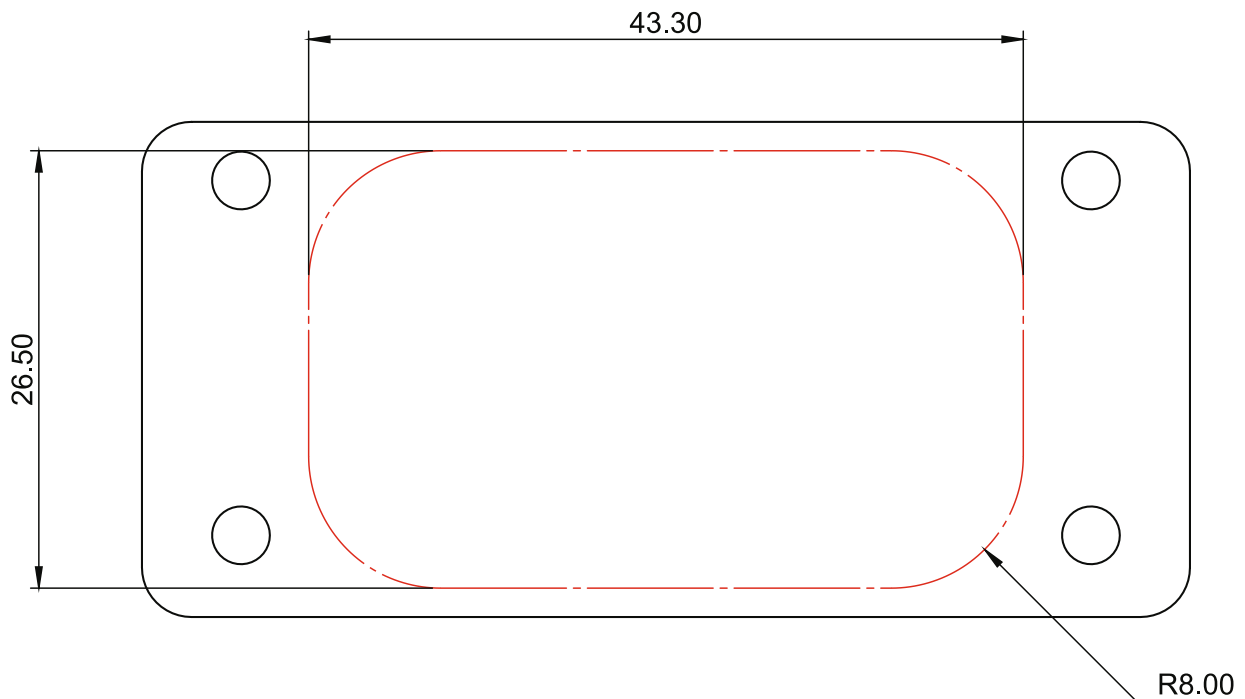

Datasheet

RS PRO - Plastic Bezel

Stock number: 195-1531

EN

Features:

- Plastic bezel for use with extruded aluminium case. Supplied with screw caps.
- Provides a cosmetic finish.

Datasheet

Product Description:

RS PRO - Plastic Bezel

Brought to you by RS Pro, plastic bezel for use with extruded aluminium case. Supplied with screw caps. Provides a cosmetic finish to the case.

For use with the following part numbers:

195-1534, 195-1537, 195-1538, 195-1539, 195-1540, 195-1541

Specifications:

Material	ABS
Finish	Black
Weight	4.8g