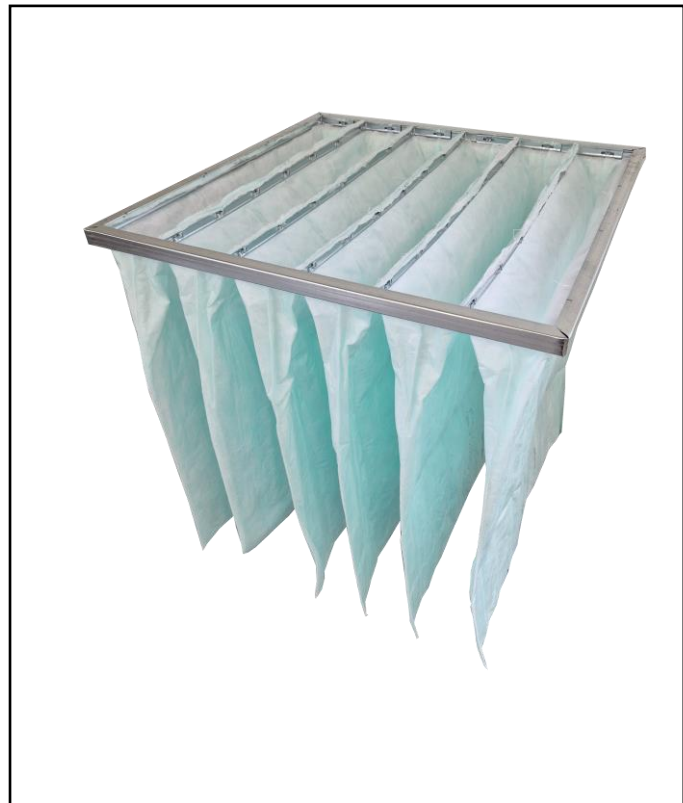

FEATURES

- 100% Polyester Filter Media
- Dual-Layer Media
- Conical Stitched Pockets for optimal airflow
- Rolled Safety Edge to Frame
- Hydrophobic Media
- Fire Retardant
- Low Price
- ePM10 Filter

RS PRO Ecoflow M6 Filter 24 X 12 X 24

RS Stock No.: 2551104

RS Professionally Approved Products bring to you professional quality parts across all product categories. Our product range has been tested by engineers and provides a comparable quality to the leading brands without paying a premium price.