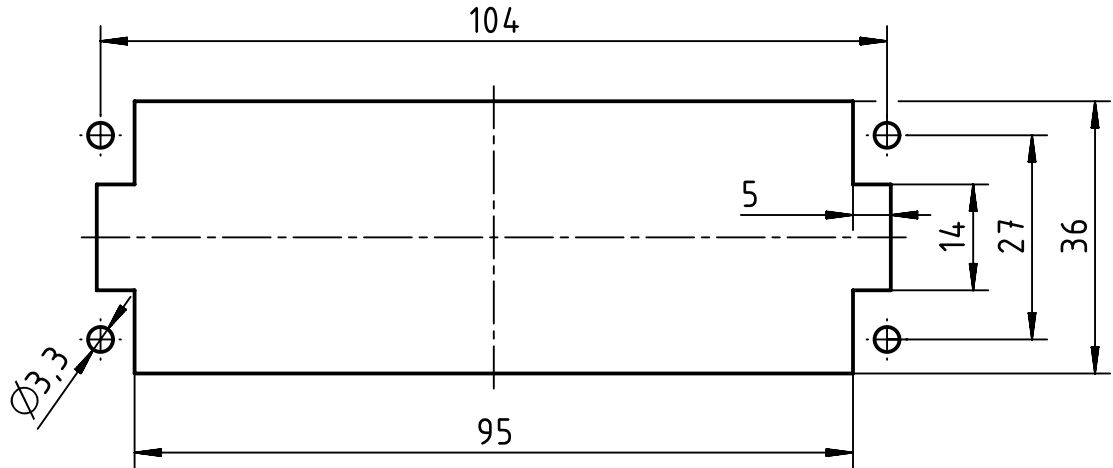

panel cut out

	FREE SIZE TOL':			TITLE		REV.
				RS Pro 24E screw insert 24 contacts M		A
	DRAWN BY	Limei.L	2018.3.16	SIZE	PART NUMBER	SHEET
	CHECKED BY	Andy.Y	2018.3.16	A4	1715738	1 OF 1
APPROVED BY	Steven.W	2018.3.16	SCALE 1:1	MATERIAL:	UNIT: mm	