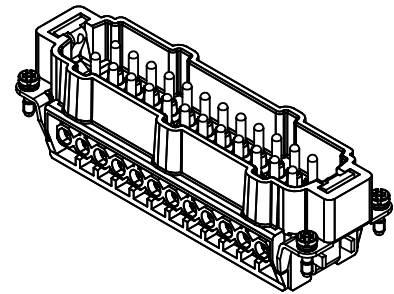

panel cut out

	FREE SIZE TOL':			TITLE		REV.
				RS Pro 24E screw insert 24 contacts M		A
	DRAWN BY	Limei.L	2018.3.16	SIZE	PART NUMBER	SHEET
	CHECKED BY	Andy.Y	2018.3.16	A4	1715738	1 OF 1
APPROVED BY	Steven.W	2018.3.16	SCALE 1:1	MATERIAL:	UNIT: mm	