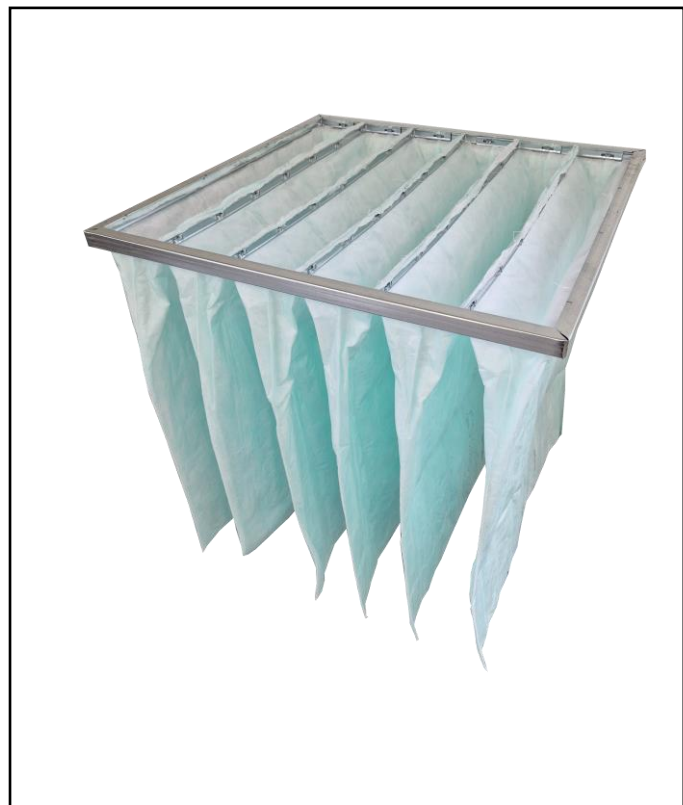

## FEATURES

- 100% Polyester Filter Media
- Dual-Layer Media
- Conical Stitched Pockets for optimal airflow
- Rolled Safety Edge to Frame
- Hydrophobic Media
- Fire Retardant
- Low Price
- ePM10 Filter

## RS PRO Ecoflow M6 Filter 20 X 24 X 20

RS Stock No.: 2551136

RS Professionally Approved Products bring to you professional quality parts across all product categories. Our product range has been tested by engineers and provides a comparable quality to the leading brands without paying a premium price.

## Product Description

The Ecoflow, fire rated range of bag filters are used widely in government buildings, hospitals and other sensitive areas. This grade of filter is suitable for air condition to offices, theatres, computer rooms and spray booths.

## General Specifications

Filter Size Actual HxWxD (mm)	490 x 592 x 500 mm
Header Depth	25 mm
Number of Pockets	6
Grade EN779:2012	M6
Filter Class ISO 16890	ePM10 > 70%
Rated Capacity	1490 m <sup>3</sup> /hr
Energy Rating	E
Initial Pressure Drop	50 Pa
Final Pressure Drop*	150 Pa
*Final Recommended Pressure Drop to EN13053:2019	
Maximum Operating Temperature 80C	