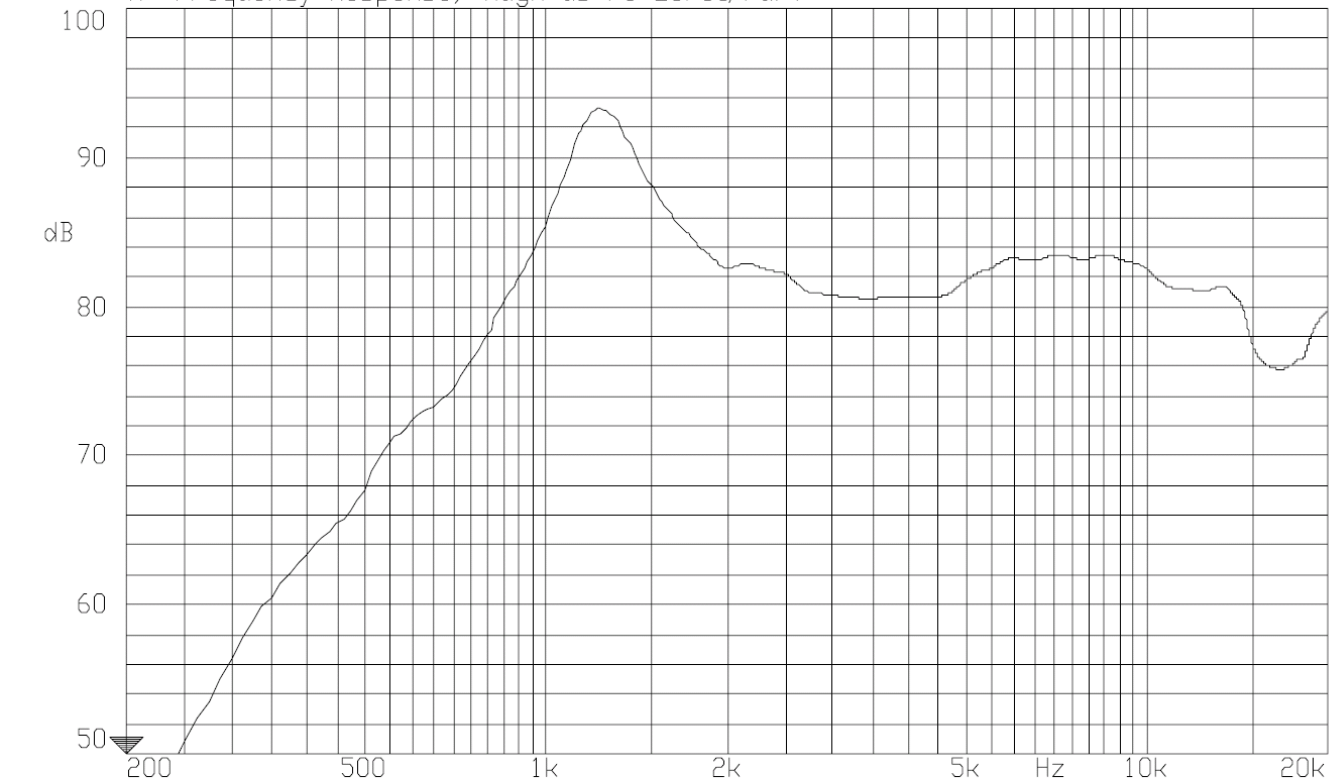

7243119 SPEAKER - Frequency Curve

SPEAKERS

X: 200.00Hz Y: 46.16dB ZA: Live Curve TSR fund.

A: Frequency Response, Magn dB re 20.00µPa/V

25-AUG-2010 13:38:35

Mode: TSR