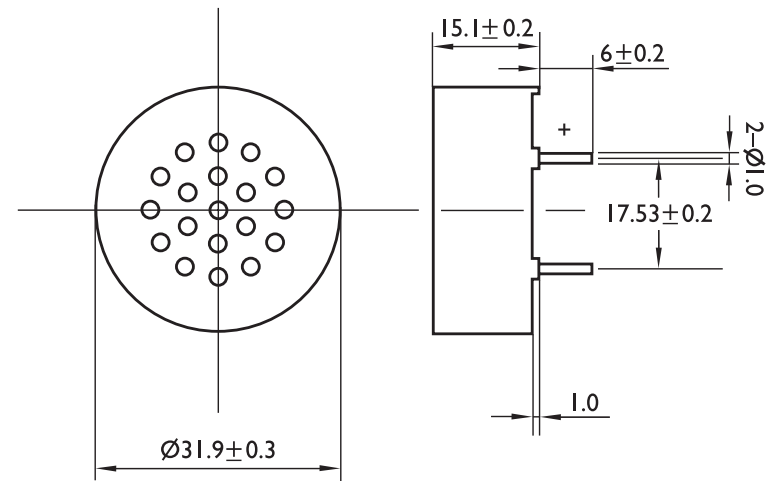

DATA SHEET

RS ESSENTIALS SPEAKER

RS Stock Code: 7243119

Specifications

ABS-225-RC/RS

Impedance	8±15%Ω
Nominal power	0.15W
Maximum power	0.20W
Resonant frequency	1500±20%Hz
Frequency range	F 500-20,000Hz
Sound output level at 0.1W/0.5M	84±3dB
Operating temperature	-20°C~+60°C
Storage temperature	-30°C~+70°C
Weight	10g±5%

Features

- ROHS compliant
- Pin pitch: 17.5mm
- Housing material: ABS777
- Cone material: Mylar

All data at 25°C unless otherwise specified

Dimensions Unit: mm

7243119 SPEAKER - Frequency Curve

SPEAKERS

X: 200.00Hz Y: 46.16dB ZA: Live Curve TSR fund.