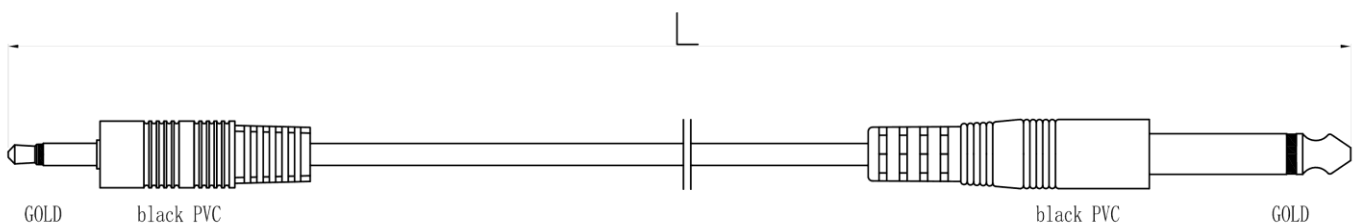

Datasheet

RS PRO 10m Mono 6.35mm Jack to 3.5mm Jack Cable

Stock number: 2368986

EN

The RS-PRO range of cables 6.35mm to 3.5mm Mono cables are ideal for connecting between two pieces of audio equipment that have 3.5mm / 6.35mm sockets.

These types of mono jacks are also be referred to as TS (Tip Sleeve) connectors. They are assembled with gold connectors for a high-quality finish that also provide anti-corrosive properties.

- 10m
- 6.35mm Jack
- 3.5mm Jack
- Mono Audio
- Gold Connectors

1. CABLE: 0.12CU*18+0.12CCS*28+OD3.5mm, BLACK COLOR , PVC JACKET.
2. CONNECTORS: ϕ 3.5mm MONO PLUG*1PCS, ϕ 6.35mm MONO PLUG*1PCS,
3. MOLD ASSEMBLY, BLACK COLOR
4. OPEN/SHORT TEST: 100% TEST.
5. ROHS COMPLIANT