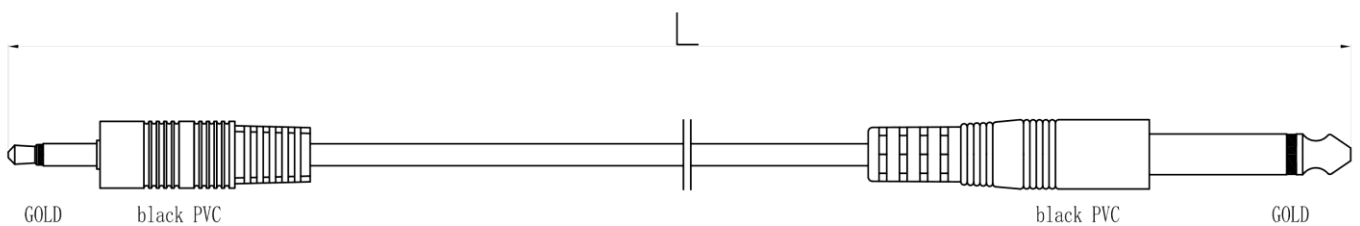

Datasheet

RS PRO 15m Mono 6.35mm Jack to 3.5mm Jack Cable

Stock number: 2368992

EN

The RS-PRO range of cables 6.35mm to 3.5mm Mono cables are ideal for connecting between two pieces of audio equipment that have 3.5mm / 6.35mm sockets.

These types of mono jacks are also be referred to as TS (Tip Sleeve) connectors. They are assembled with gold connectors for a high-quality finish that also provide anti-corrosive properties.

- 15m
- 6.35mm Jack
- 3.5mm Jack
- Mono Audio
- Gold Connectors

1. CABLE: 0.12CU*18+0.12CCS*28+OD3.5mm, BLACK COLOR , PVC JACKET.
2. CONNECTORS: ϕ 3.5mm MONO PLUG*1PCS, ϕ 6.35mm MONO PLUG*1PCS,
3. MOLD ASSEMBLY, BLACK COLOR
4. OPEN/SHORT TEST: 100% TEST.
5. ROHS COMPLIANT