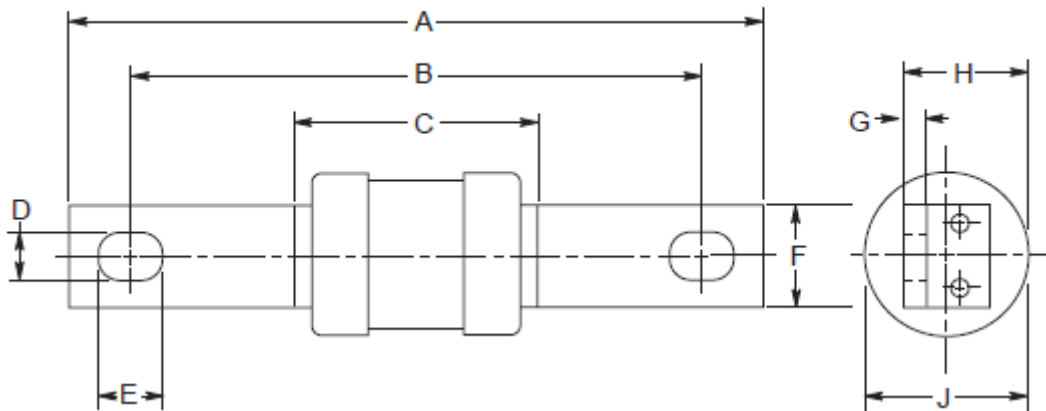

Datasheet

Industrial HRC Fuse Link

RS Stock number 521-2781

Dimensional Data:

Dimensions - mm

S/N	Amp Rating	Pre-arcing	Total @ 415V	Total @ 550V	Nom Watts Loss	Rated Voltage (AC)	A	B	C	D	E	F	G	H	J
521-2781	250	200,000	340,000	480,000	18	415	136.0	111.0	47.0	9.0	12.5	19.0	3.2	22.5	31.0
521-2797	315	265,000	450,000	635,000	22	415	136.0	110.0	50.0	9.0	12.5	25.4	4.7	31.0	38.0
521-2804	355	360,000	610,000	865,000	24	415	136.0	110.0	50.0	9.0	12.5	25.4	4.7	31.0	38.0
521-3009	400	475,000	810,000	1,150,000	29	415	136.0	110.0	50.0	9.0	12.5	25.4	4.7	31.0	38.0

Time-Current Characteristic Curve (Full Size Curves Available)