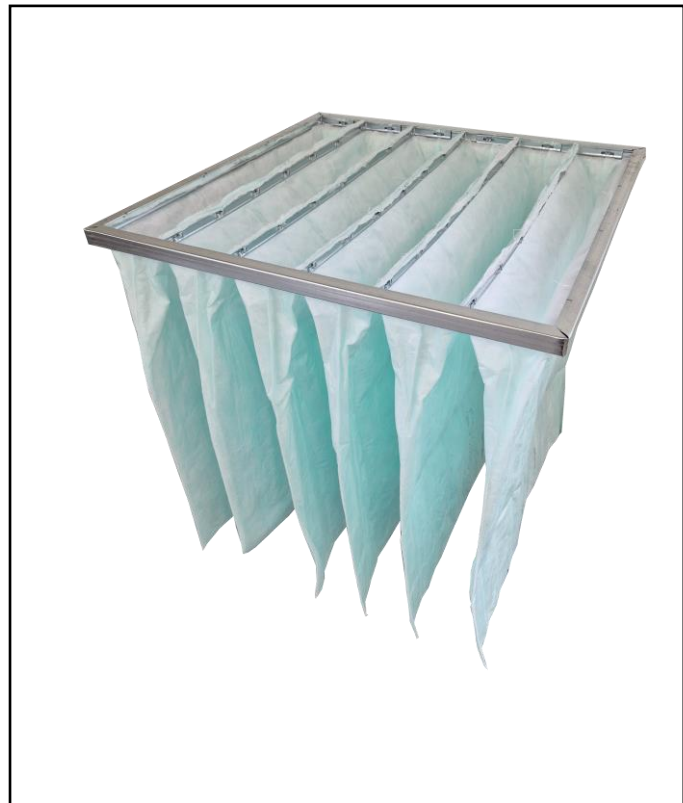

## FEATURES

- 100% Polyester Filter Media
- Dual-Layer Media
- Conical Stitched Pockets for optimal airflow
- Rolled Safety Edge to Frame
- Hydrophobic Media
- Fire Retardant
- Low Price
- ePM10 Filter

# RS PRO Ecoflow M6 Filter 24 X 24 X 15

RS Stock No.: 2551147

RS Professionally Approved Products bring to you professional quality parts across all product categories. Our product range has been tested by engineers and provides a comparable quality to the leading brands without paying a premium price.

## Product Description

The Ecoflow, fire rated range of bag filters are used widely in government buildings, hospitals and other sensitive areas. This grade of filter is suitable for air condition to offices, theatres, computer rooms and spray booths.

## General Specifications

Filter Size Actual HxWxD (mm)	592 x 592 x 360 mm
Header Depth	25 mm
Number of Pockets	8
Grade EN779:2012	M6
Filter Class ISO 16890	ePM10 > 70%
Rated Capacity	1730 m <sup>3</sup> /hr
Energy Rating	E
Initial Pressure Drop	55 Pa
Final Pressure Drop*	155 Pa
*Final Recommended Pressure Drop to EN13053:2019	
Maximum Operating Temperature 80C	