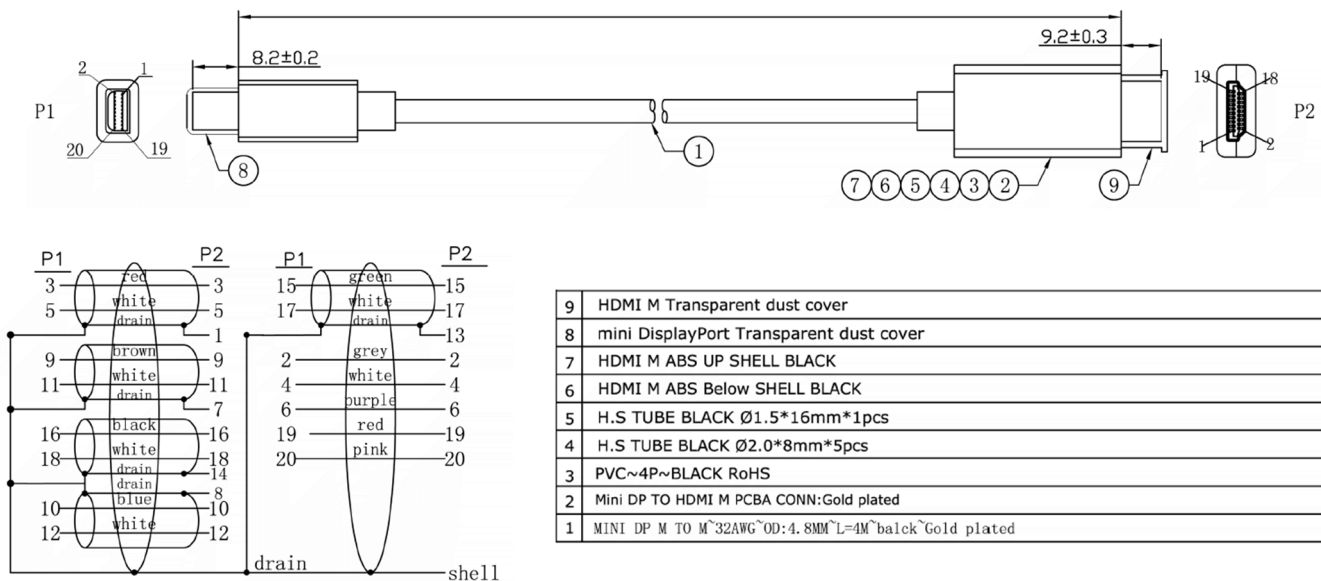

Datasheet

RS PRO 2 mtr Mini DisplayPort Male to HDMI Male Cable

Stock number: 182-8800

EN

Our RS PRO 2 metre Mini DisplayPort to HDMI cable comes with a I20 pin male mini DP connector.

The connector hoods are made from black PVC and come with a dust cap to protect the connector, and a strain relief on the end of the hood to support the cable.

HDMI is possibly the most common display connection on the market which can be found on devices ranging from PC's, Bluray players, games consoles and more.

RoHS / REACH / CE