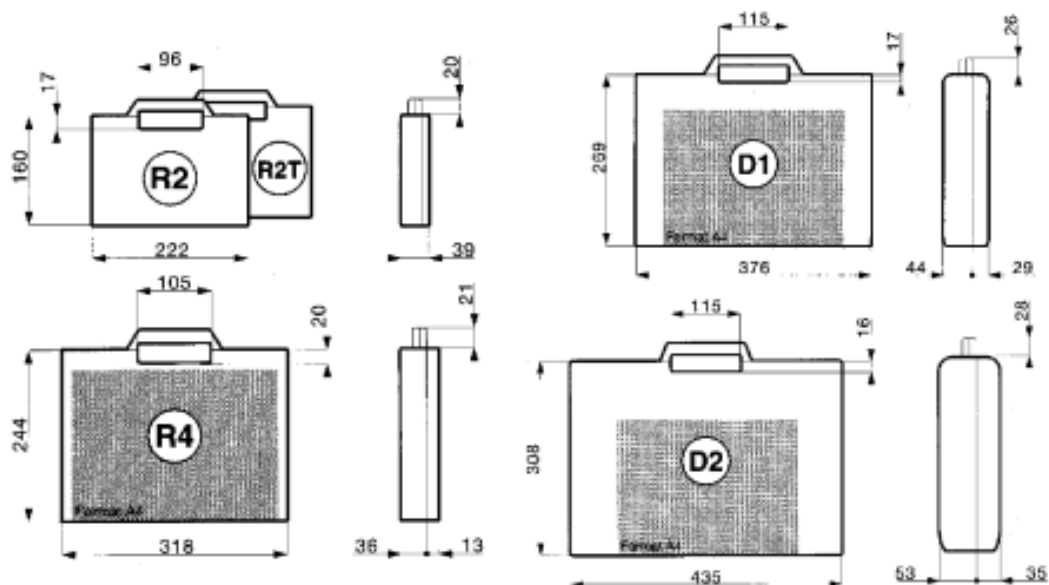

# RS Pro Case, 245 x 320 x 50mm

## Product Details

### Storage Cases

Moulded in polypropylene with integral carrying handle, hinged lids and fastening catches.

Hard wearing, high resistance to damage

Supplied with two nylon-covered foam inserts

Dimensions (mm):

Specifications:

Material	PP
External Height	245 mm
External Width	320 mm
External Depth	50mm
External Dimensions	245 x 320 x 50mm
Foam	Yes
Colour	Blue
Material Type	Plastic