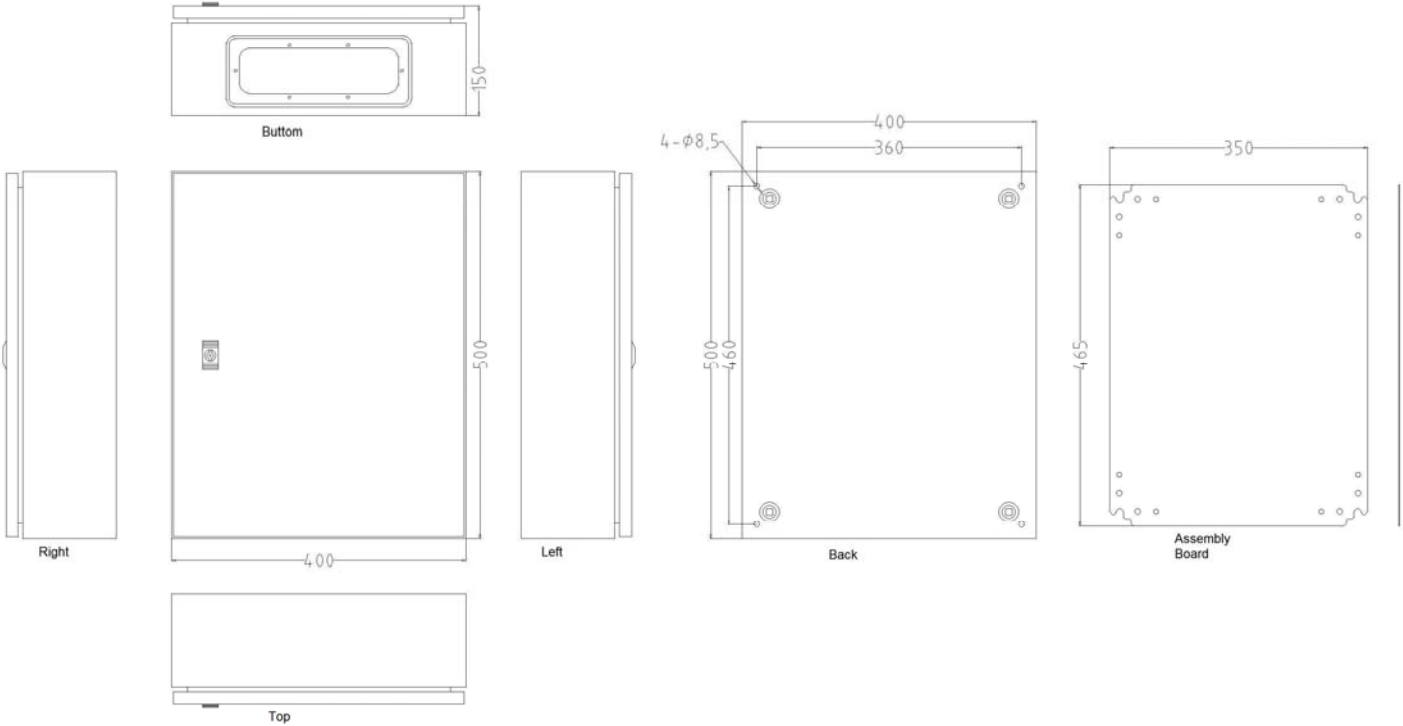

Mild Steel IP66 Wall Box, 500x400x150mm

unit: +/-0.8mm