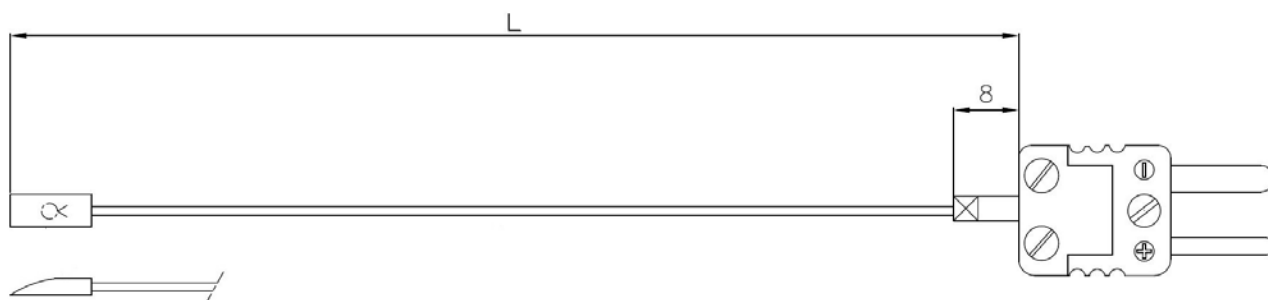

Data sheet

DT

RS Stock No. 433-4329

SKIN THERMOCOUPLE K TYPE

RANGE :

- -40 / 250°C

USE :

- SKIN THERMOCOUPLE

KEY POINT :

- Connector for quick connexion

SPECIFICATIONS :

- Hot junction grounded on brass tip $\varnothing 3$ mm L= 3mm per silver brewer
- Miniature male connector 2 pins with cable camp
- Ungrounded cable in glass fiber $\varnothing 0.5$ mm

DIMENSIONS :

- Length = 300 mm
- Diameter = $\varnothing 0.5$ mm

METROLOGICAL DATA :

- As per IEC 584
- Standard tolerance TC "K" class1:
   $-40^{\circ}\text{C} < t^{\circ} < 375^{\circ}\text{C} = \pm 1.5^{\circ}\text{C}$
   $375^{\circ}\text{C} < t^{\circ} < 1000^{\circ}\text{C} = \pm 0.004. [t]$
- Time constant at 63% in water: 0.7 sec
- Output signal FEM(mV) as per curve of "K" type as per norme IEC 60584