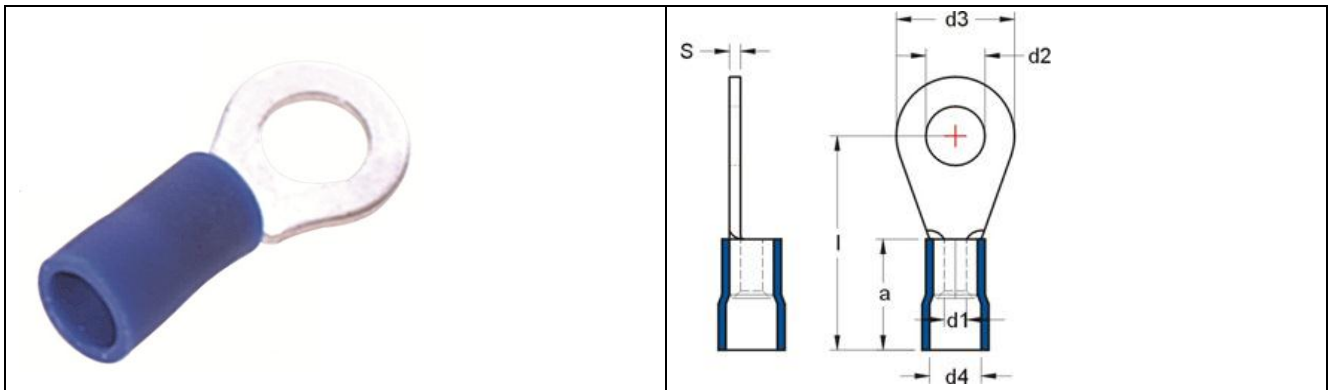

Datasheet

RS PRO NYLON-INSULATED DIN 46237 RING TERMINALS

Stock number: 178-7267

MAXIMUM ELECTRIC CURRENT:

| | | |
|--------|----|----|
| A.W.G. | 16 | 14 |
| AMP. | 18 | 30 |

MAXIMUM ELECTRICAL RATING: 105° C 600 VOLTS MAX.

INSULATION MATERIAL: VINYL (PVC)

TERMINAL MATERIAL: COPPER

INSULATION COLOR: BLUE

| WIRE RANGE A.W.G. mm ² | ITEM NO. | STUD SIZE BRAZED SEAM | DIMENSION (mm) | | | | | | |
|---|----------|--------------------------|----------------|----|----|-----|-----|----|-----|
| | | | d2 | D3 | l | d1 | D4 | A | S |
| 16-14 A.W.G. | 178-7267 | #8 | 4.3 | 8 | 17 | 2.3 | 4.5 | 10 | 0.8 |
| 1.5-2.5 mm ² | | | | | | | | | |