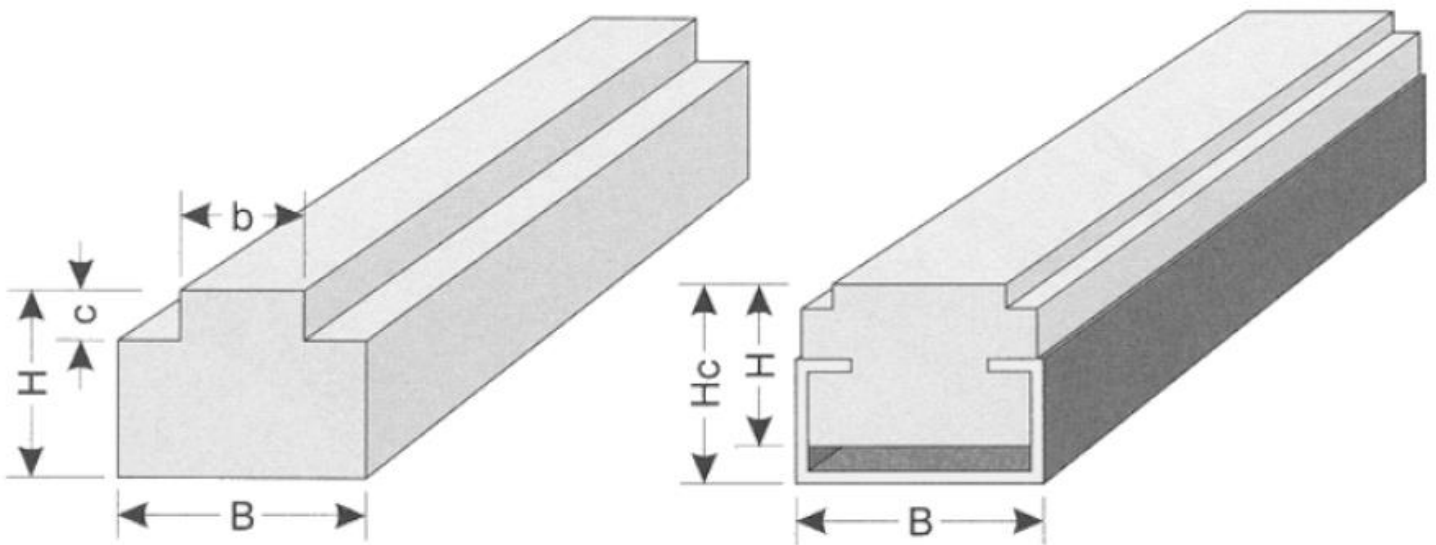

Datasheet

RS Pro Simplex Chain Guides

With or without C profile in UHMWPe (green) for horizontal chain runs

Plain Type	b	B	c	Common Dims.	
				Pitch	H
1465475	5.5	15	1.5	3/8" x 7/32"	10
1465476	7.5	20	2.2	1/2" x 5/16"	10
1465477	9.3	20	2.6	5/8" x 3/8"	15
1465478	11.3	25	2.4	3/4" x 7/16"	15
1465479	16.5	40	4.3	1" x 17 mm	15
C Profile Type		B			Hc
1465480		20		3/4" x 7/16"	15
1465481		17		1/2" x 5/16"	17
1465482		17		5/8" x 3/8"	17