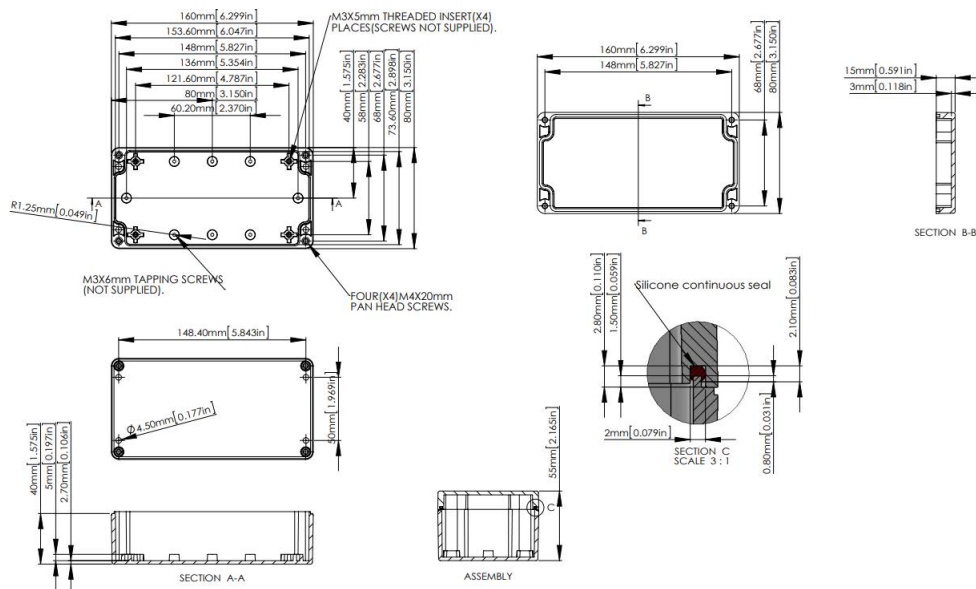

## 160 x 80 x 55mm

**multicomp** PRO

**RoHS  
Compliant**

### Specifications

Dimensions	: 160mm × 80mm × 55mm
Material	: High impact ABS plastic/Polycarbonate
Color	: Dark gray/Light gray
Waterproof	: Yes
Ingress Protection Rating	: IP68

### Part Number Table

Description	Part Number
Sealed Enclosure, ABS, Dark Gray, 160 x 80 x 55mm, IP68	MP009888
Sealed Enclosure, PC, Light Gray, 160 x 80 x 55mm, IP68	MP009852
Sealed Enclosure, PC, Light Gray, 160 x 80 x 55mm, IP68 with Clear Lid	MP009870