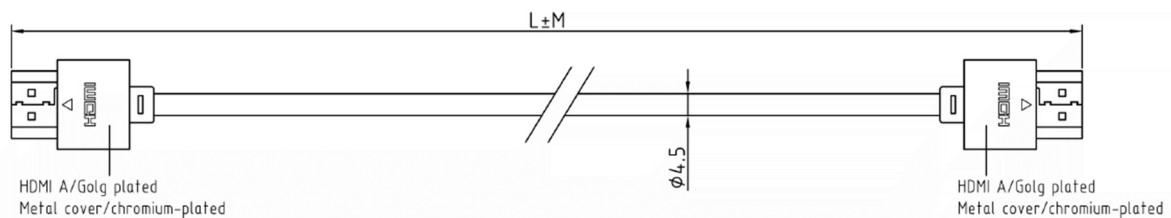

Datasheet

RS PRO 1 mtr HDMI Male to Male High Speed with Ethernet Slim Cable - Black

Stock number: 182-8771

EN

The RSPRO 1 metre HDMI male to male slim cable which has a black PVC jack and an outer diameter of 4.5mm. The cable flex is made from 32awg which makes these cables extremely flexible while still delivering a quality image.

The connectors have a gold plated covering to prevent corrosion and the hoods are plated with Chromium which makes them very durable.

HDMI is possibly the most common display connection on the market which can be found on devices ranging from PC's, Bluray players, games consoles and more.

HDMI V1.4	Signal Assignment	HDMI V1.4
1		1
2		2
3		3
4		4
5		5
6		6
7		7
8		8
9		9
10		10
11		11
12		12
14		14
17		17
19		19
13	CEC	13
15	SCL	15
16	SDA	16
18	+5 Volts Power	18
shell		shell

- HDMI CABLE V1.4 WIRE GAUGE:
32AWG[1P×(0.2mm BC+FPE)+D+AL]×5P
+(0.2mm BC+HDPE)×4C+AL+D+BLACK PVC4.5MM
- HOOD: METAL HOUSING TYPE, CHROMIUM PLATED
HDMI A TYPE, GOLD PLATED
- CABLE ELECTRICAL TEST:
100% OPEN SHORT & MISS WIRE TEST.