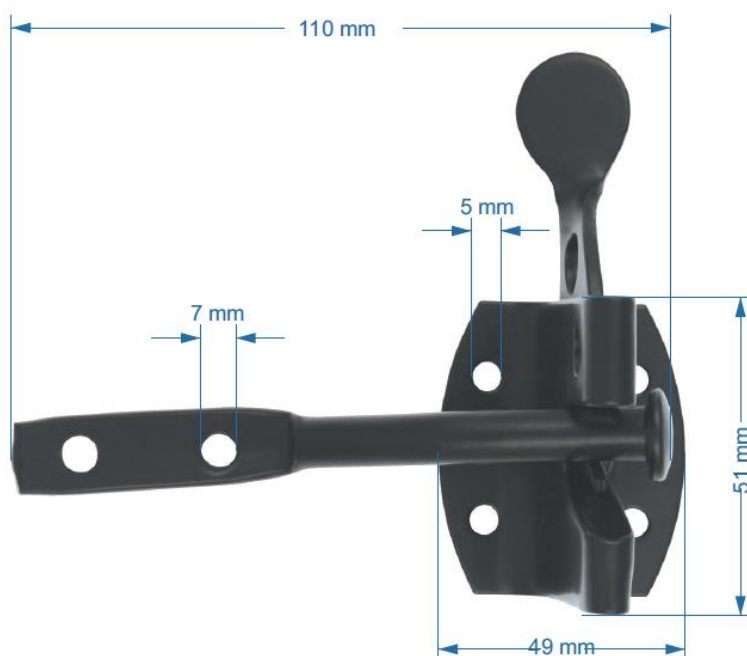

Technical Drawing

Automatic Gate Latch

RS Stock No:

Product Details:

- Material – Steel

Available in the following finishes:

Stock number **894-6768** Epoxy Blac

Stock number 894-6761 – BZP

Stock number 894-6755 – Galvanised