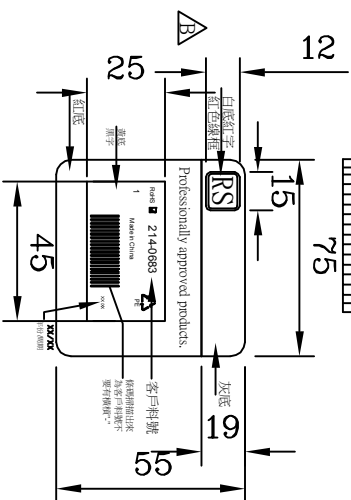

2140683

客戶料號	2140683 
PITCH	
客戶代碼	C395

CONSTRUCTION ITEM		AVG	
CONDUCTOR	CONSTRUCTION:	26&AWG (7/0, 16 ± 0.005) TS	
	MATERIAL:	Timed annealed stranded copper	
INSULATION	DIAM OF STRANDS	0.48	
	MATERIAL	PVC	
	OVER DIAMETER	1.3 ± 0.10 mm	
	AVG THICK OF INSU	0.38	
	COLOR		Brown/red/orange/yellow/green/blue/purple/grey/white/black

項目	材料	規格	數量	單位	圖示	備註
1	310000000773	CARTON:415*310*415MM	1/28	PCS		
2	310010000225	BOX:200*200*40mm	1	PCS		
3	330010023398 	LABEL:75*55MM	1	PCS		
4	D1CB000X1	LABEL:297*210MM	1/28	PCS		
5	300030000117 	PE-BAG:8*10*0.06MM	1	PCS		
6	1104200093	RAINBOW CABLE:26AWG,20C,U11007	10	M		

ITEM:	2140683	REV	B
-------	---------	-----	---

DRAW BY:	EMILY	DATE:	2006-08-24
CHECK BY:		CUSTOMER P/N:	214-0683

ALL DIMENSIONS IN mm