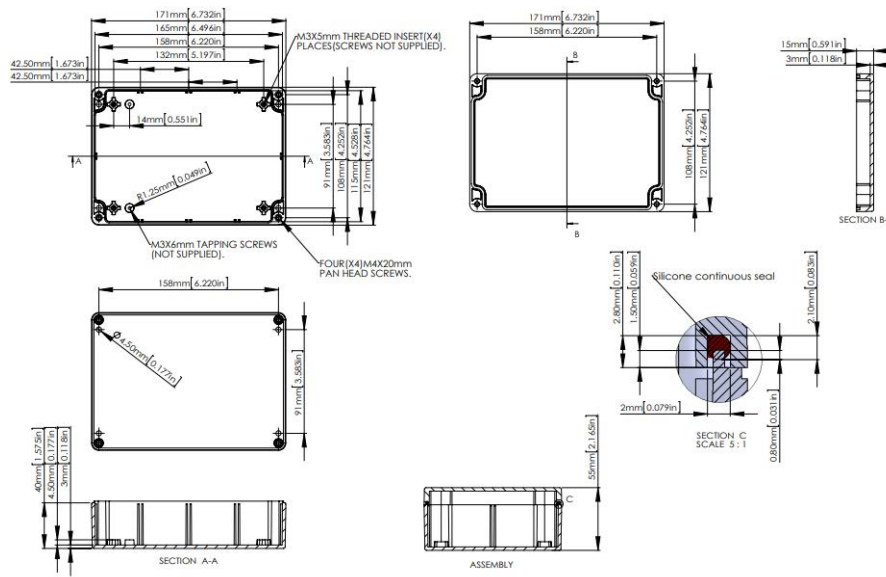

Sealed Enclosures

171 x 121 x 55mm

multicomp PRO

**RoHS
Compliant**

Description

Sealed enclosure dark gray/light gray color, production is made of durable ABS plastic/polycarbonate. Provides protection against dust and moisture according to the standard IP68.

Specifications

Dimensions : 171mm × 121mm × 55mm
 Material : High impact ABS plastic/Polycarbonate
 Color : Dark gray/Light gray
 Waterproof : Yes
 Ingress Protection Rating : IP68

Part Number Table

Description	Part Number
Sealed Enclosure, ABS, Dark Gray, 171 x 121 x 55mm, IP68	MP009880
Sealed Enclosure, PC, Light Gray, 171 x 121 x 55mm, IP68	MP009844
Sealed Enclosure, PC, Light Gray, 171 x 121 x 55mm, IP68 with Clear Lid	MP009862

Dimensions : Millimetres

Important Notice : This data sheet and its contents (the "Information") belong to the members of the AVNET group of companies (the "Group") or are licensed to it. No licence is granted for the use of it other than for information purposes in connection with the products to which it relates. No licence of any intellectual property rights is granted. The Information is subject to change without notice and replaces all data sheets previously supplied. The Information supplied is believed to be accurate but the Group assumes no responsibility for its accuracy or completeness, any error in or omission from it or for any use made of it. Users of this data sheet should check for themselves the Information and the suitability of the products for their purpose and not make any assumptions based on information included or omitted. Liability for loss or damage resulting from any reliance on the Information or use of it (including liability resulting from negligence or where the Group was aware of the possibility of such loss or damage arising) is excluded. This will not operate to limit or restrict the Group's liability for death or personal injury resulting from its negligence. Multicomp Pro is the registered trademark of Premier Farnell Limited 2019.