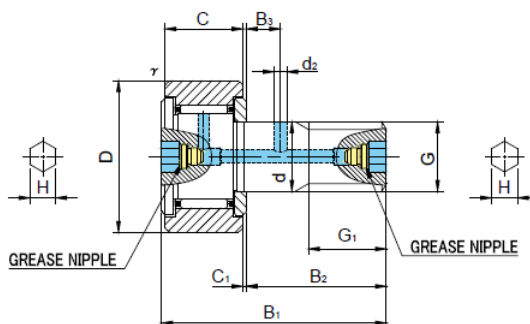

Datasheet

ENGLISH

Stock No: 2346945

RS PRO Full Compliment Type Cam Follower, Crowned Outer, Steel

Full Compliment Type Cam Follower, Crowned Outer, Steel

Specifications:

Basic dimensions

Outer diameter [D]	30 mm
Outer width [C]	14 mm
Stud diameter [d]	12 mm
Thread size [G]	M12 X 1.5
Thread length [G1]	13 mm
Overall length [B1]	40 mm
Stud length [B2]	25 mm

Physical properties

Load rating dynamic [Cr]	13430 n
Load rating static [C0r]	19700 n
Limiting speed grease	6000 rpm

Other data

Weight	0.0950 kg
--------	-----------