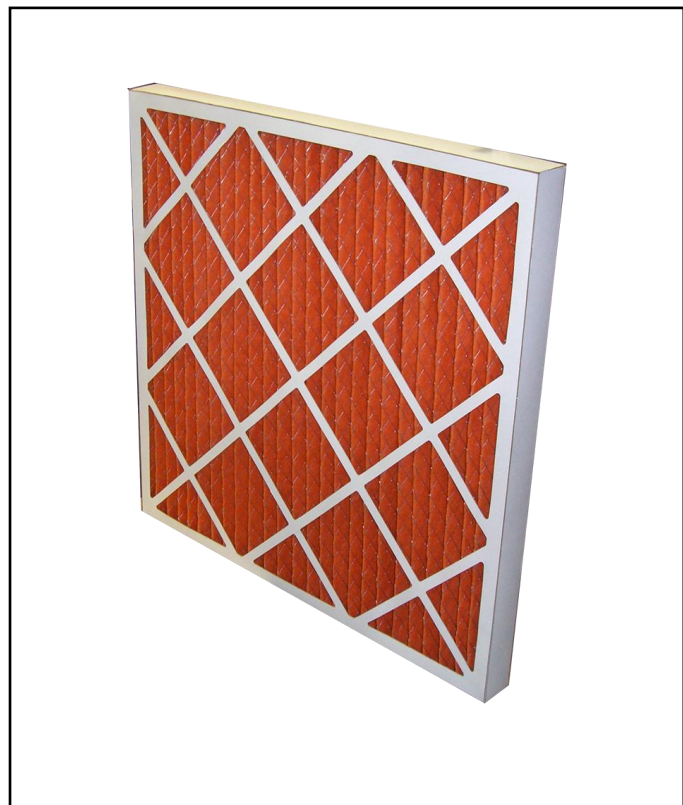

FEATURES

- Water Resistant Frame
- Strong Media Support mesh
- Hydrophobic Filter media

RS PRO Vline Gold 25x20x2

RS Stock No.: 2560553

RS Professionally Approved Products bring to you professional quality parts across all product categories. Our product range has been tested by engineers and provides a comparable quality to the leading brands without paying a premium price.

Product Description

This Super Capacity pleated panel filter is designed to operate under the most testing of conditions. The especially formulated media offers higher filtration efficiencies than other types in its class whilst the extra high pleat count delivers outstanding filter life, and the blended cotton / polyester filter media has 100% mechanical filtration properties. This filter uses a heavier grade media to deliver a higher filter efficiency.