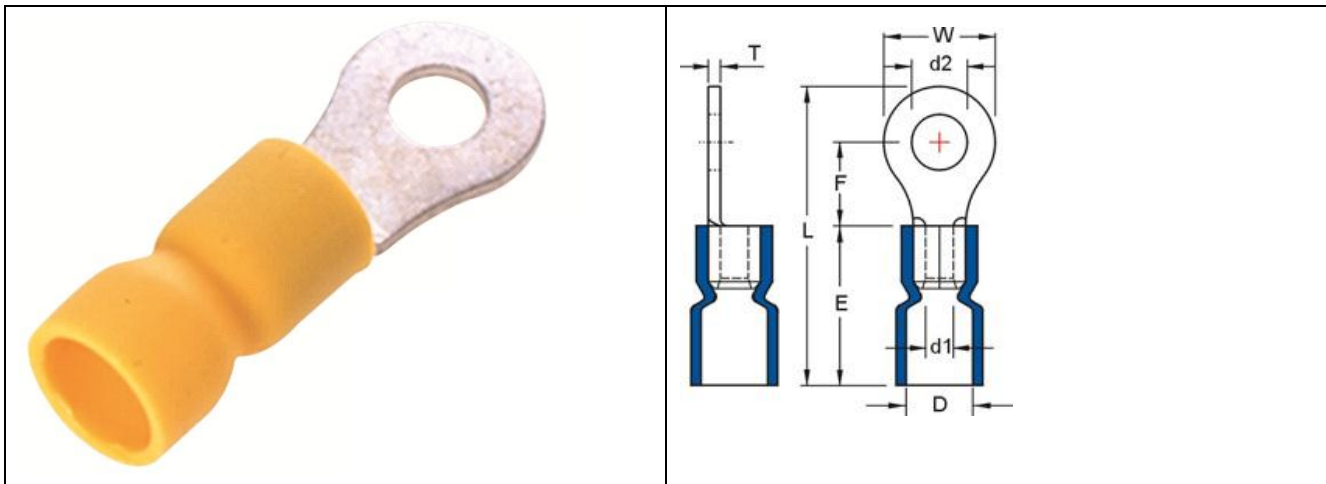

Datasheet

RS PRO VINYL-INSULATED (EASY ENTRY) RING TERMINALS

Stock number: 178-8683

MAXIMUM ELECTRIC CURRENT:

A.W.G.	12	10
AMP.	35	50

MAXIMUM ELECTRICAL RATING: 105° C 600 VOLTS MAX.

INSULATION MATERIAL: VINYL (PVC)

TERMINAL MATERIAL: COPPER

INSULATION COLOR: YELLOW

WIRE RANGE A.W.G. mm ²	ITEM NO. BUTTED SEAM	STUD SIZE d2	DIMENSION inch(mm)							
			W	F	L	E	D	d1	T	
12-10 A.W.G.	178-8683	#8	0.169	0.283	0.24	0.937	0.555	0.248	0.134	0.039
4-6 mm ²			4.3	7.2	6.1	23.8	14.1	6.300	3.4	1