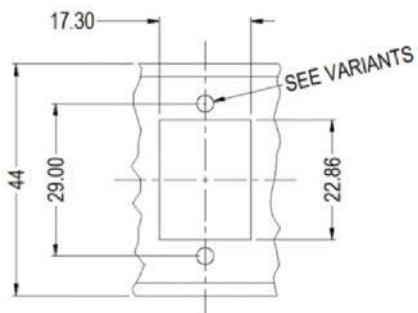

ENGLISH

Datasheet

RS PRO 1U 16 HOLE SLIM PANEL

Stock No: 2354782, 2354783, 2354784

HOLE DETAIL
(16x POSITIONS)

16 rectangular holes with cable bar
Material: Steel, black powder coat finish.

VARIANTS

- 2354782** - 1U x 16 Slim Panel with plain holes
- 2354783** - 1U x 16 Slim Panel with M3 holes
- 2354784** - 1U x 16 Slim Panel with 4-40 holes