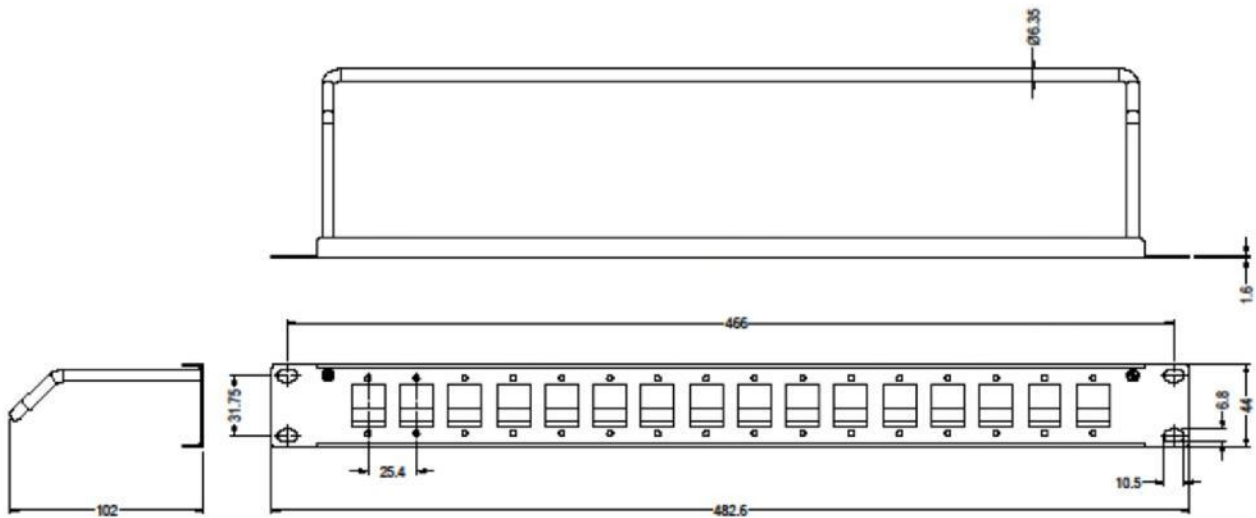

ENGLISH

Datasheet

RS PRO 1U 16 HOLE SLIM PANEL

Stock No: 2354782, 2354783, 2354784

HOLE DETAIL
(16x POSITIONS)

16 rectangular holes with cable bar
Material: Steel, black powder coat finish.

VARIANTS

- 2354782** - 1U x 16 Slim Panel with plain holes
- 2354783** - 1U x 16 Slim Panel with M3 holes
- 2354784** - 1U x 16 Slim Panel with 4-40 holes