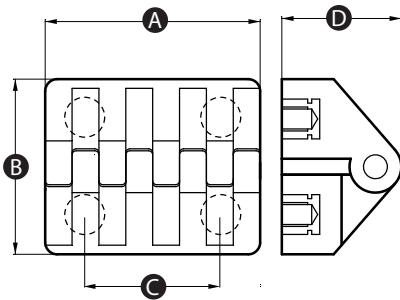

Datasheet

Plastic Hinge

ENGLISH

Material

High impact resistant thermoplastic

Colour

Black.

Thread Material

Brass

Part No.	A	B	C	D	Thread size
7027835	30	35	15	25	M5
7027844	54	44	30	29	M6