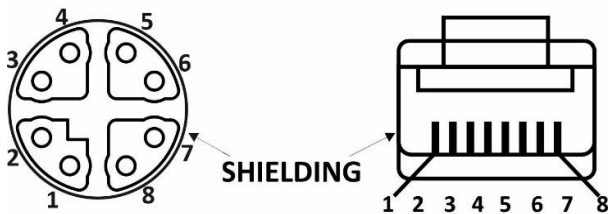

Cable Specifications

Cable Length-L	0.5 m
Cable Type	Cat6A (4 x 2 Twisted Pair) PUR Shielded

RS PRO M12 FEMALE TO RJ45 CONNECTOR

Sheath Color	Teal
Cross Section of Wire	AWG 26/7
Cable Dia	6.8 ± 0.1 mm
Termination	RJ45
Transfer Parameters	CAT6A
Transfer Rate	10 Gbit/s

Protection Category

Degree of Protection	IP67 (M12) – IP20 (RJ45)
----------------------	--------------------------

Additional Information

Custom Tariff Number	85369090
----------------------	----------

Approvals

Standards Met	IEC 61076-2-109 (M12)
---------------	-----------------------

Connection Diagrams / Assembly Diagrams / Illustrations / Accessories

All Dimensions are in mm.

M12	Colour	RJ45
1	white/orange	1
2	orange	2
3	white/green	3
4	green	6
5	white/brown	7
6	brown	8
7	white/blue	5
8	blue	4
shield		