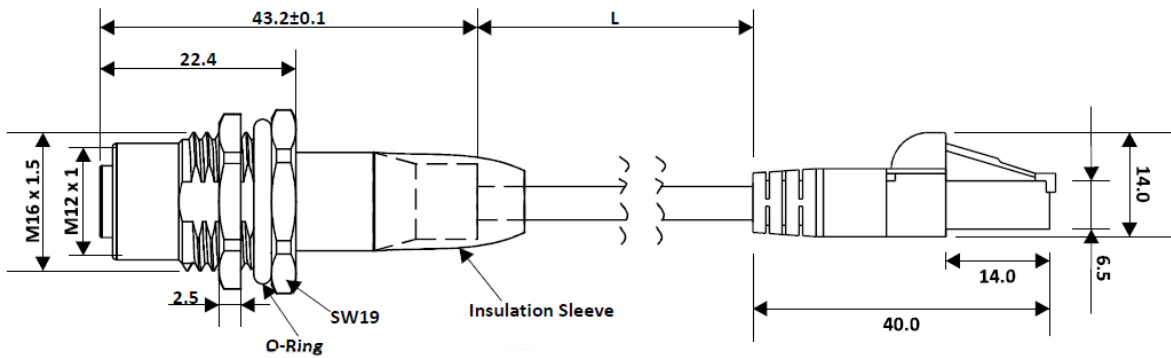

Cable Specifications

Cable Length-L	0.5 m
Cable Type	Cat6A (4 x 2 Twisted Pair) PUR Shielded

RS PRO M12 FEMALE TO RJ45 CONNECTOR

Sheath Color	Teal
Cross Section of Wire	AWG 26/7
Cable Dia	6.8 ± 0.1 mm
Termination	RJ45
Transfer Parameters	CAT6A
Transfer Rate	10 Gbit/s

Protection Category

Degree of Protection	IP67 (M12) – IP20 (RJ45)
----------------------	--------------------------

Additional Information

Custom Tariff Number	85369090
----------------------	----------

Approvals

Standards Met	IEC 61076-2-109 (M12)
---------------	-----------------------

Connection Diagrams / Assembly Diagrams / Illustrations / Accessories

All Dimensions are in mm.

M12	Colour	RJ45
1	white/orange	1
2	orange	2
3	white/green	3
4	green	6
5	white/brown	7
6	brown	8
7	white/blue	5
8	blue	4
shield		