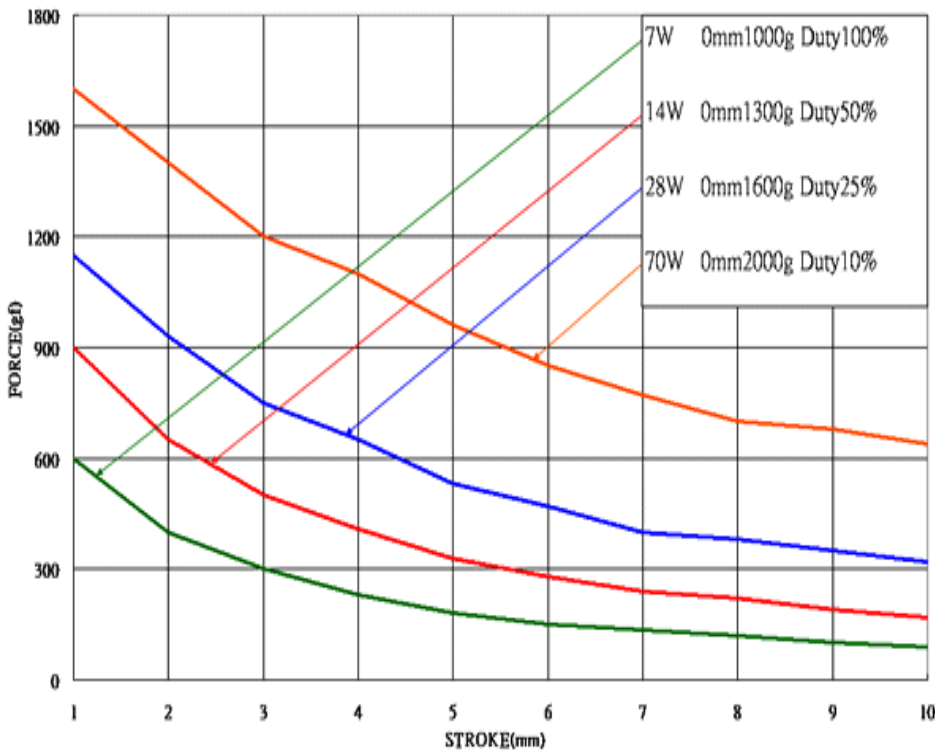

Datasheet

RS Article: 177 - 0143 Tubular Solenoid 24V

Specifications:

Features:

- Pull type
- Flying leads
- Corrosion resistant plated parts