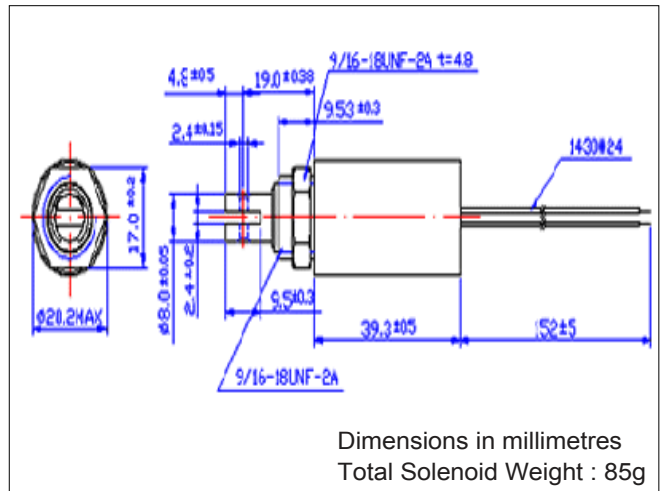

Datasheet

RS Article: 177 - 0143 Tubular Solenoid 24V

Specifications:

Features:

- Pull type
- Flying leads
- Corrosion resistant plated parts