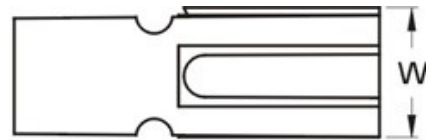

DESCRIPTION	DIMENSION inch(mm)			COLOR
	W	L	H	
HOUSING WITH A SPRING CAN BE USED WITH 75Amp SERIES CONTACTS	0.669 17	1.89 48	0.669 17	BLACK