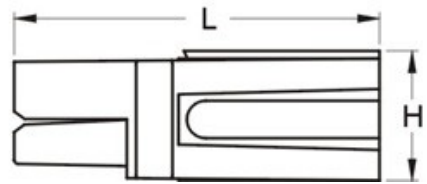

DESCRIPTION	DIMENSION inch(mm)			COLOR
	W	L	H	
HOUSING WITH A SPRING CAN BE USED WITH 75Amp SERIES CONTACTS	0.669 17	1.89 48	0.669 17	BLACK