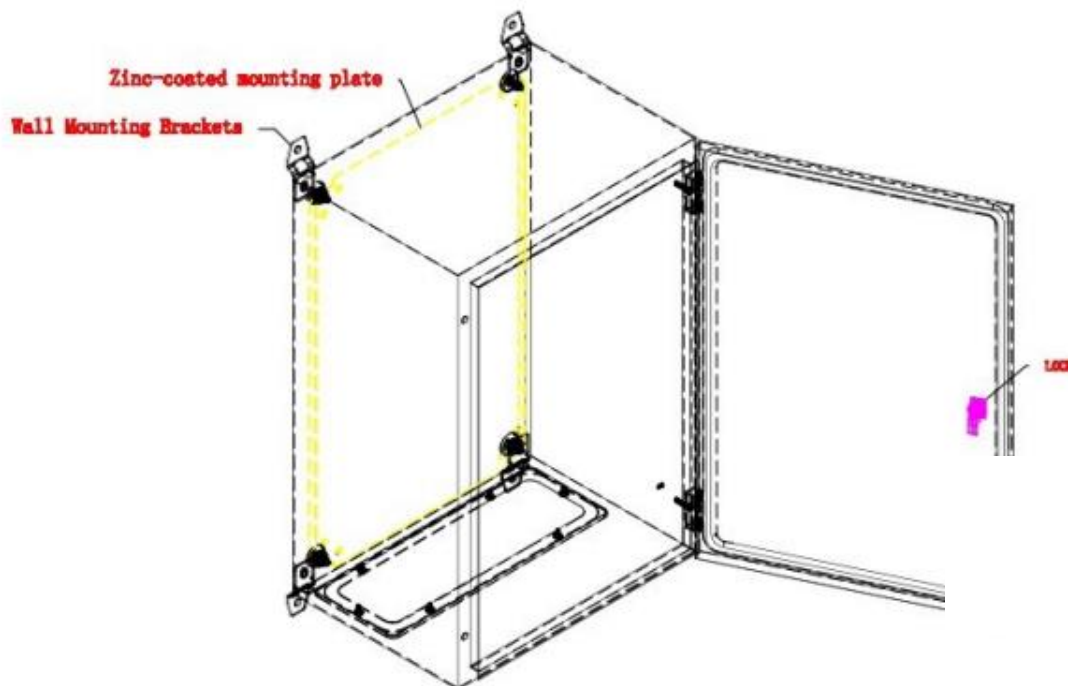

Approvals

Declarations

RoHS Certificate of Compliance

Similar Products

Stock No.	Brand	Product Name	Colour	Body Material	Dimensions
7755316	RS PRO	Steel Wall Box	Grey	Steel	400 mm x 300 mm x 210 mm
7755325	RS PRO	Steel Wall Box	Grey	Steel	400 mm x 400 mm x 210 mm

Additional Information / Installation Diagrams / Illustrations / Accessories