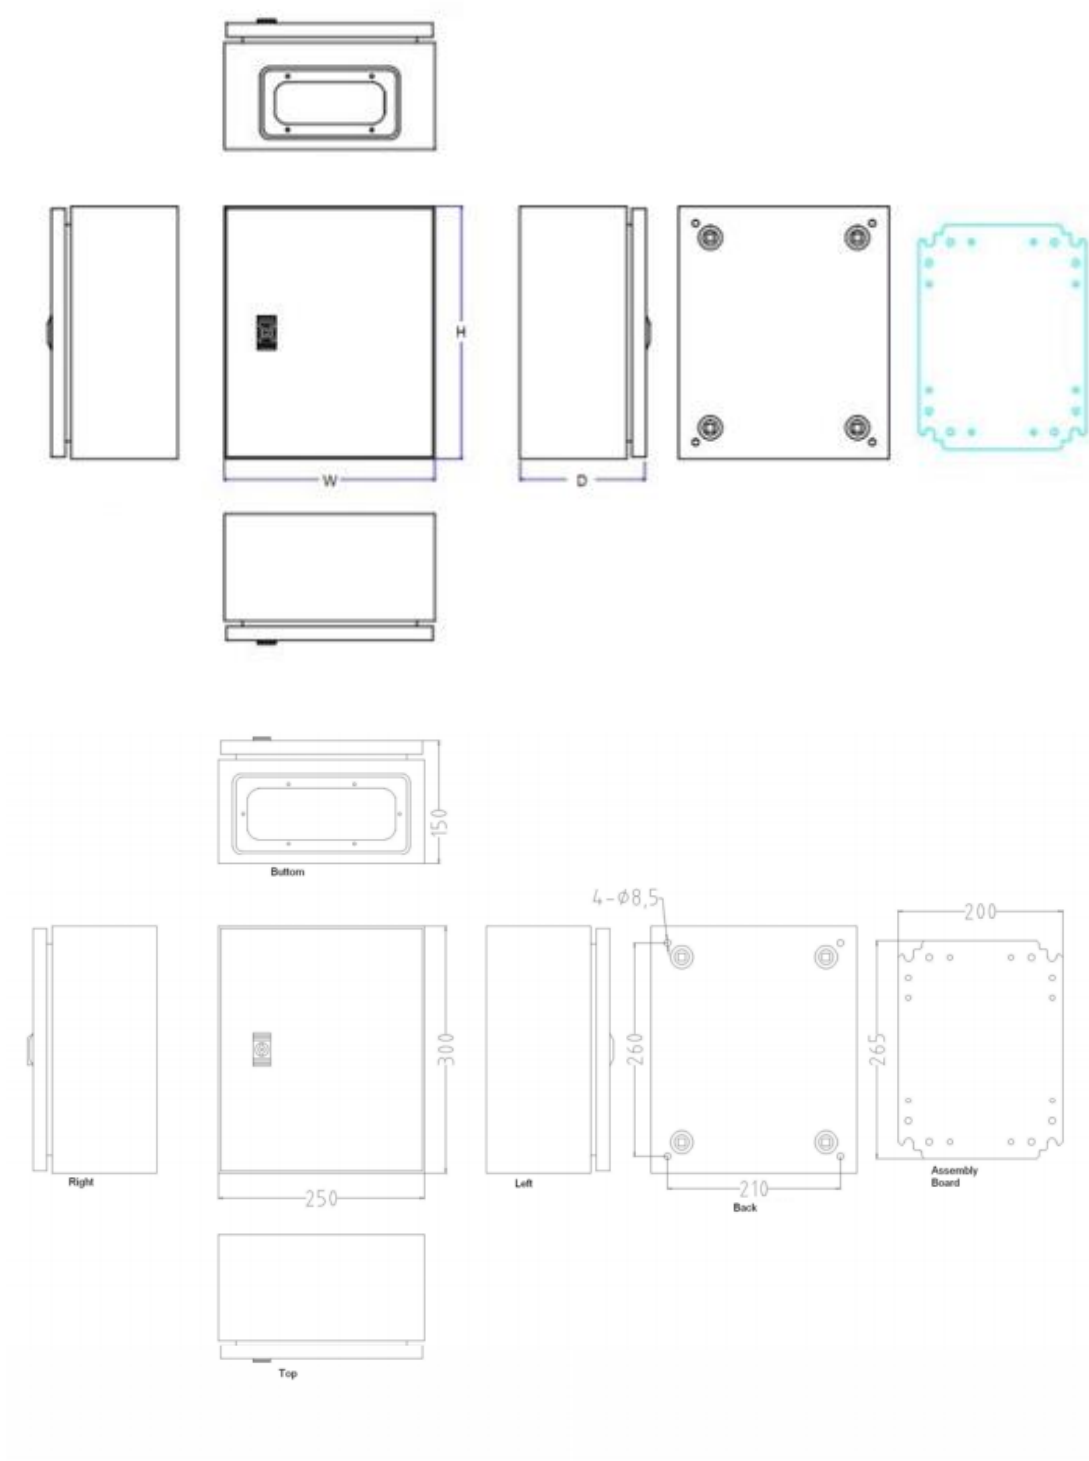

### Mechanical Specifications

<b>External Height</b>	300 mm
<b>External Depth</b>	150 mm
<b>External Width</b>	250 mm
<b>Dimensions</b>	300 mm x 250 mm x 150 mm
<b>Thickness</b>	enclosure & door 1.2mm or 1.5mm sheet steel

### Similar Products

Stock No.	Brand	Product Name	Colour	Body Material	Dimensions
7755316	RS PRO	Steel Wall Box	Grey	Steel	400 mm x 300 mm x 210 mm
7755325	RS PRO	Steel Wall Box	Grey	Steel	400 mm x 400 mm x 210 mm

Additional Information / Installation Diagrams / Illustrations / Accessories

unit: +/-0.5mm