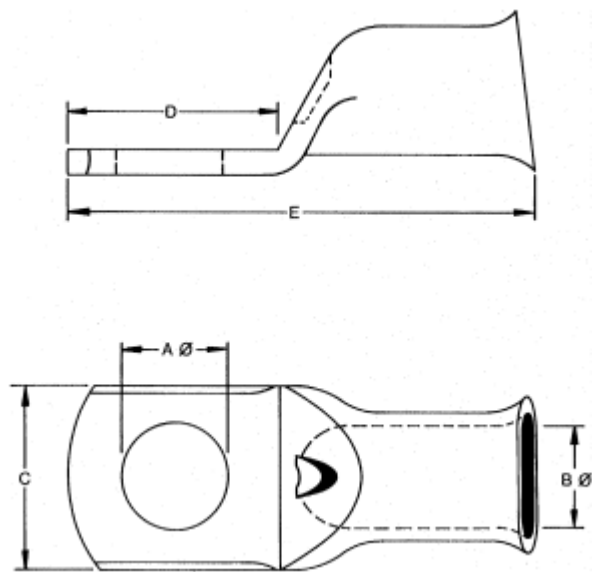

# Heavy duty butt splice terminal, 50sq.mm

RS Stock [119-233](#)

Dimensions: mm

## Specifications

Butt splice terminals used for multi strand cables made in a variety of sizes.