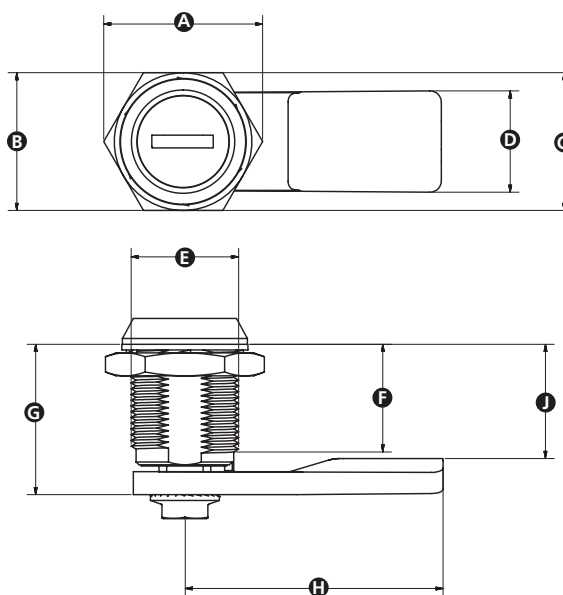

Datasheet

RS PRO Die cast zinc camlock with key, 20mm grip

Stock number: 1929654

EN

- Die cast zinc 90° cam action lock
- Complete with key
- IP54: Dust protected / Protected against splashing water

Part no.	A	B	C	D	E	F	G	H	I	J	Key type
1929654	28	22	24	18	19	18	26	45	-	20	With key