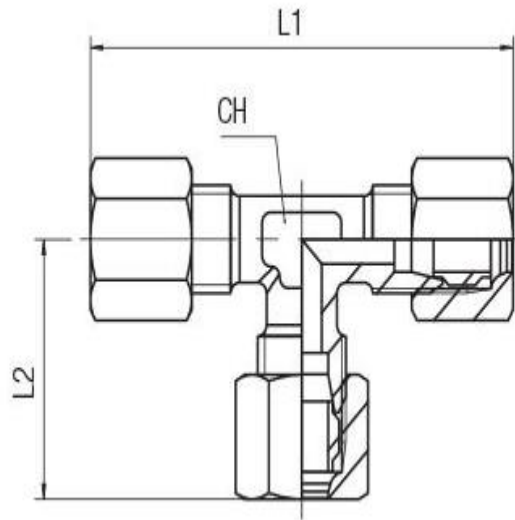

## Mechanical Specifications

<b>Pipe Fitting Connection Type</b>	Threaded
<b>Connection 1</b>	M14 Metric Female
<b>Connection Gender 1</b>	Female
<b>Thread Size 1</b>	M14
<b>Thread Standard 1</b>	Metric
<b>Connection 2</b>	M14 Metric Female
<b>Connection Gender 2</b>	Female
<b>Thread Size 2</b>	M14
<b>Thread Standard 2</b>	Metric
<b>Connection 3</b>	M14 Metric Female
<b>Length 1</b>	44mm
<b>Length 2</b>	22mm
<b>Wrench Size</b>	8mm

## Similar Products

Parameters	2312554	2312555
Brand	RS PRO	RS PRO
Connection 1	M14 Metric Female	M14 Metric Female
Connection Gender 1	Female	Female
Thread Size 1	M14	M14
Thread Standard 1	Metric	Metric
Connection 2	M14 Metric Female	M14 Metric Female
Connection Gender 2	Female	Female
Thread Size 2	M14	M14
Thread Standard 2	Metric	Metric
Connection 3	M14 Metric Female	M14 Metric Female
Length	24mm	28.5mm
Overall Length	48mm	57mm
Wrench Size	9mm	12mm