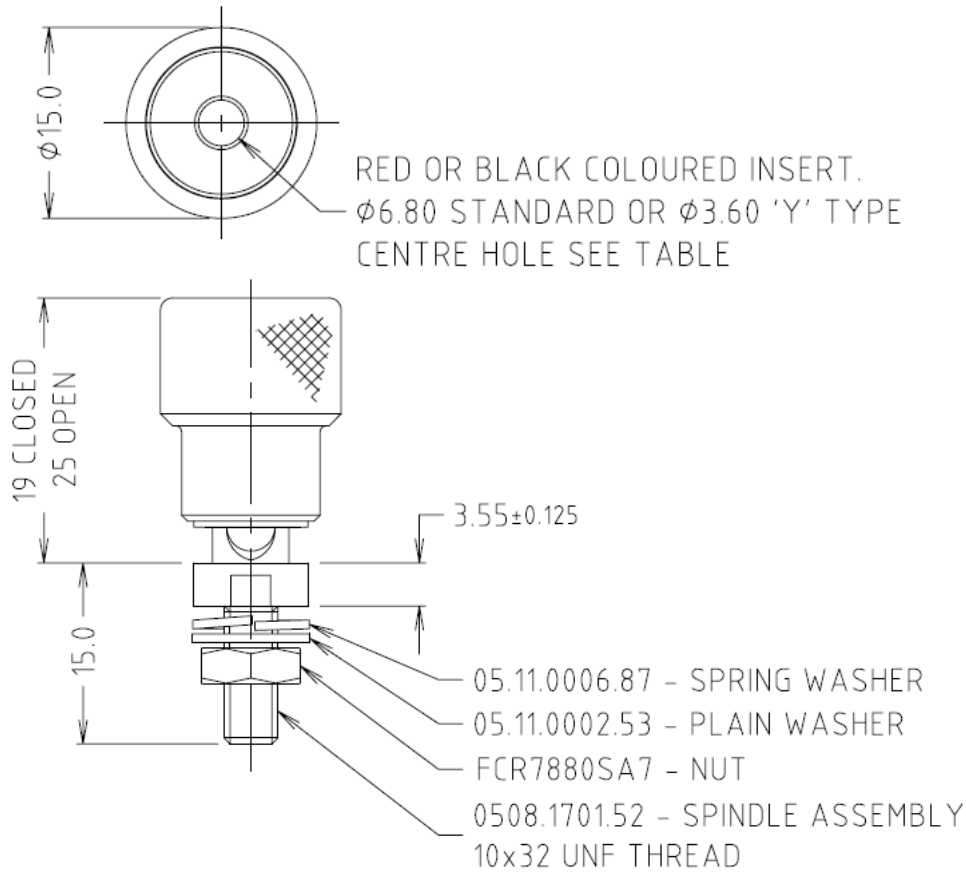

### Dimensions(mm):

Variants			
Stock Number	Uses Insert	Insert Colour	Insert Hole Type
8987643	FCR7916B	Black	$\phi$ 6.80 Standard
8987652	FCR7916R	Red	$\phi$ 6.80 Standard

**Material:** Brass/Nylon 6

**Finish:** Gold Flash/Sparked To 32 VDI