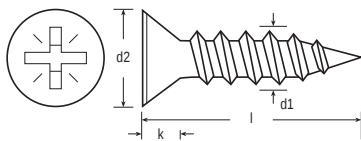

ENGLISH

Datasheet

Recessed Csk, Single Thread Chipboard Screw, A2 Stainless Steel

RS Stock No **7976222**

Size **4.0 x 30mm**

d1		3.5	4	5	6
d2	max.	7	8	10	12
k	max.	2.1	2.5	3	3.6
Recess	no.	2	2	2	3

Please view our full range listing below

RS Stock No	Size (mm)	RS Stock No	Size (mm)
1443507	3.5 x 20	7976232	5.0 x 50
1443508	3.5 x 25	7976241	5.0 x 60
1443509	3.5 x 30	7976244	5.0 x 70
7976229	4.0 x 25	1443512	5.0 x 80
7976222	4.0 x 30	1443513	5.0 x 100
7976226	4.0 x 40	1443514	6.0 x 60
7976235	4.0 x 50	7976248	6.0 x 70
1443510	4.0 x 60	1443515	6.0 x 80
1443511	5.0 x 30	1443516	6.0 x 100
7976238	5.0 x 40		