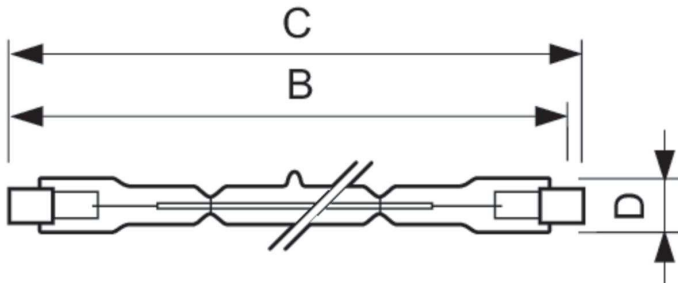

Plusline Small

Plusline S 300W R7s 240V 1BC/10

Mains-voltage linear lamp giving white halogen light

Product data

General Information	
Cap-Base	R7S [R7s]
Operating Position	UNIVERSAL [Any or Universal (U)]
Nominal lifetime	2,000 hour(s)
Rated Lifetime (Hours)	2,000 hour(s)
Lighting Technology	Halogen

Light Technical	
Luminous Flux	5,114 lm
Luminous Efficacy (rated) (Nom)	17 lm/W
Color rendering index (CRI)	100

Operating and Electrical	
Power Consumption	300 W
Lamp Current (Nom)	1.25 A
Starting Time (Nom)	0.0 s
Voltage (Nom)	240 V
Voltage (Nom)	240 V

Controls and Dimming	
Dimmable	Yes

Mechanical and Housing	
Bulb Finish	Clear
Bulb Shape	T3 [T 12mm (T3)]

Product Data	
Order product name	Plusline S 300W R7s 240V 1BC/10
Full product name	Plusline S 300W R7s 240V 1BC/10
Full product code	872790081797300
Order code	924735445597
Material Nr. (12NC)	924735445597
Numerator - Quantity Per Pack	1
EAN/UPC - Product/Case	8727900817973
Numerator - Packs per outer box	10
EAN/UPC - Case	8727900817980

Plusline Small

Dimensional drawing

Product	D (max)	B (max)	B	B (min)	C (max)
Plusline S 300W R7s 240V 1BC/10	12 mm	115.8 mm	114.2 mm	112.6 mm	117.6 mm