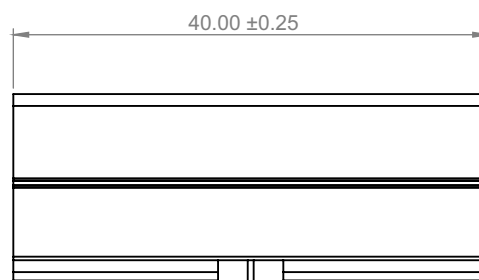

Datasheet

RS PRO - Mounting Bracket For Dovetail Case

Stock number: 195-1536

EN

Features:

- Aluminium extruded mounting bracket for fixing extruded dovetail enclosures to walls, panels, vehicle bulkheads etc. Bracket slides into any external dovetail feature on the case. Available in silver anodised finish.