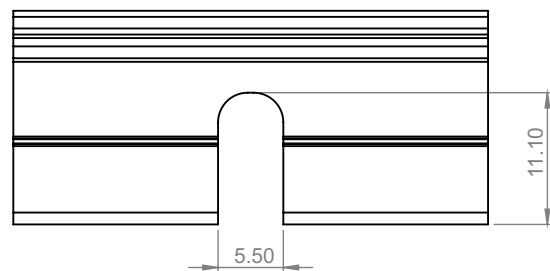

Datasheet

RS PRO - Mounting Bracket For Dovetail Case

Stock number: 195-1536

EN

Features:

- Aluminium extruded mounting bracket for fixing extruded dovetail enclosures to walls, panels, vehicle bulkheads etc. Bracket slides into any external dovetail feature on the case. Available in silver anodised finish.