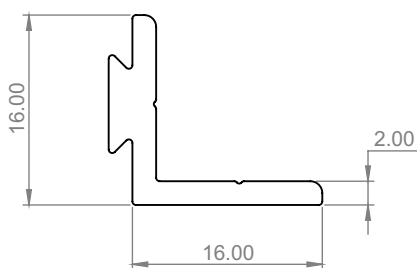

Datasheet

RS PRO - Mounting Bracket For Dovetail Case

Stock number: 195-1536

EN

Features:

- Aluminium extruded mounting bracket for fixing extruded dovetail enclosures to walls, panels, vehicle bulkheads etc. Bracket slides into any external dovetail feature on the case. Available in silver anodised finish.