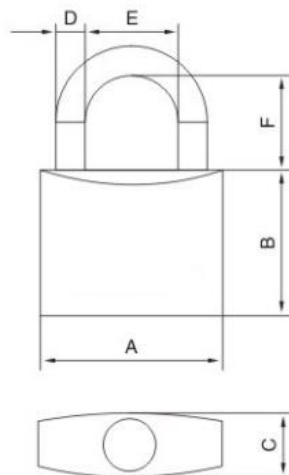

EN

Datasheet

RS PRO Aluminium padlock 40mm

Stock No. 195-8258

Product Image inserted her

SPECIFICATION

Lock Body Material: Aluminium

Shackle Material: Stainless steel

RS Article No.	Lock Body Dimension(mm)			Shackle Dimension(mm)			Keyed Alike
	A	B	C	D	E	F	
1958258	40	32	14	6	21	38	KA21