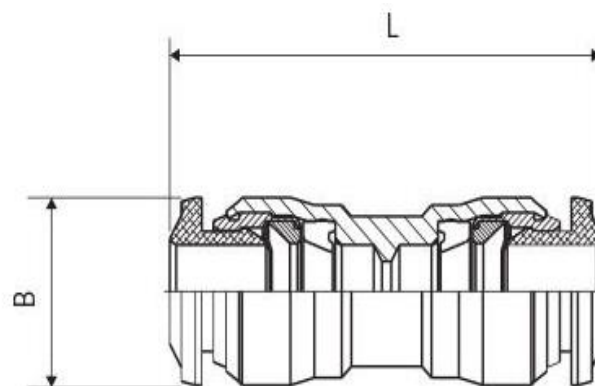

General Specifications

Material	Nickel Plated Brass
Applications	Lubrication System, Cooling System, Pneumatic Machinery Equipment

Mechanical Specifications

Connection Type	Tube
Hose Barb Connection	6mm
Mounting Hole Diameter	12.5mm
Length	30.5mm

Operation Environment Specifications

Minimum Operating Temperature	-15°C
Maximum Operating Temperature	190°C

Similar Products

Parameters	2312752	2312754
Brand	RS PRO	RS PRO
Connection Type	Tube	Tube
Hose Barb Connection	4mm	8mm
Mounting Hole Diameter	10.5mm	14.5mm
Length	30.5mm	36mm
Material	Nickel Plated Brass	Nickel Plated Brass