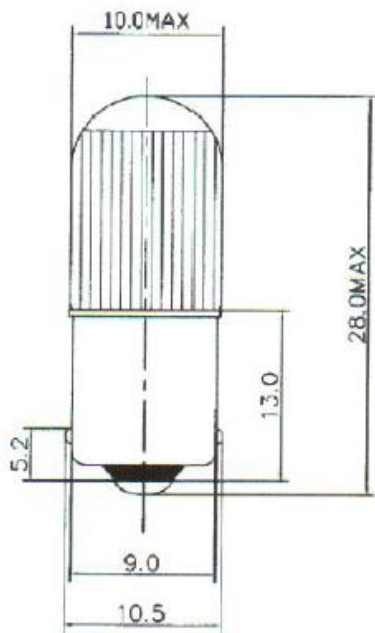

Datasheet

Red Filament Indicator Lamp

RS Stock number [104-733](#)

Dimensions: (mm)

Structure		Design Characteristics	
Bulb Type	T10X28	Voltage	220/250V
Bulb Diameter	Ø10.0max	Amperage	2.5mA±10%
Length	28.0Max	Gas Type	Neon gas-filled
Base Type	E10	Life Hours	50,000hrs