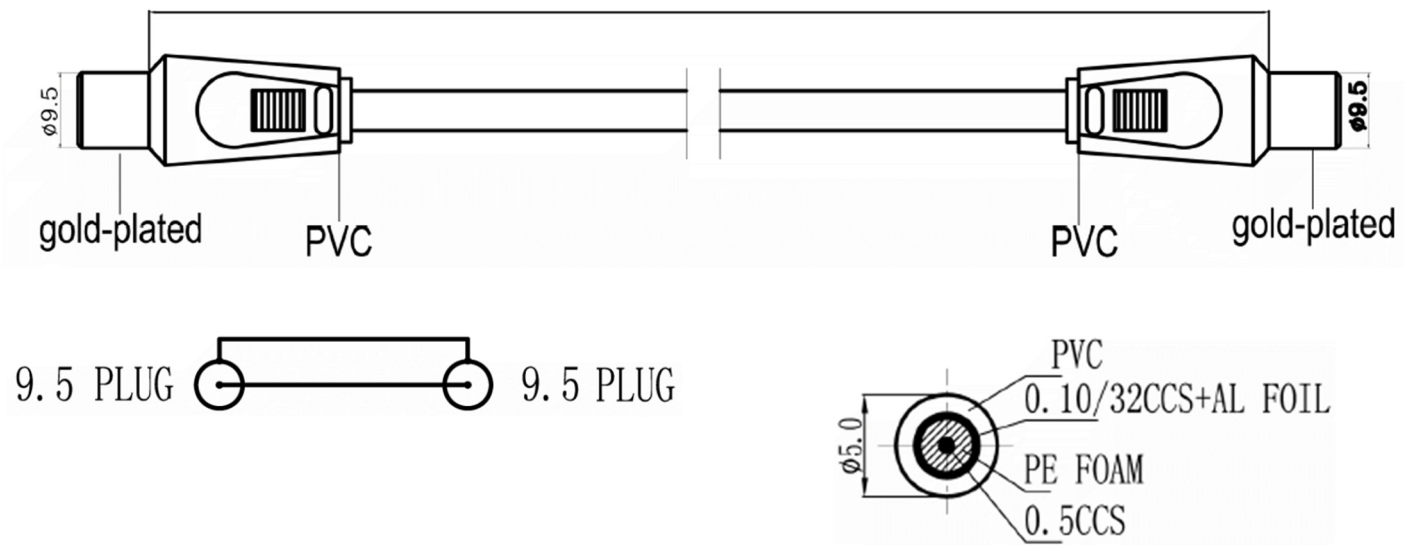

Datasheet

RS PRO 1.8m Coaxial Male to Male TV Cable, White

Stock number: 192-4483

EN

The RS PRO 1.8 metre, 75-ohm coaxial TV cable has a white PVC jack and boots.

The inner core is a single, solid core and has a PE foam surrounding and is double shielded with a layer of aluminium foil and a CCS braid.

Coaxial TV cables are generally used to connect a TV aerial to a TV.

RoHS / REACH / CE