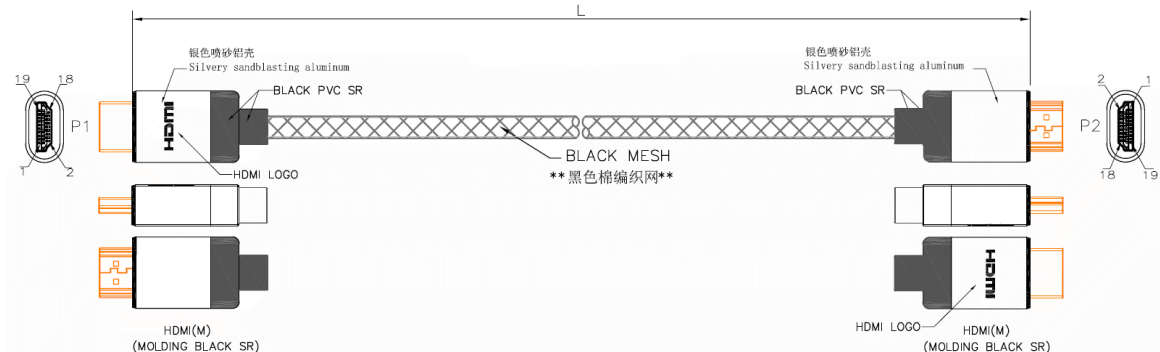

Datasheet

RS PRO 3mtr HDMI M-M 8K High Speed with Ethernet Cable – Black with Silver Connectors

Stock number: 195-4898

EN

The RSPRO 3 metre male to male 8K HDMI cable which has a black PVC jack with mesh and an outer diameter of 7.3mm. The connectors have a gold flash covering to prevent corrosion.

The connector hoods are also made of Aluminium and sandblasted silver and has a strain relief to prevent the jacket splitting around the boot.

HDMI is possibly the most common display connection on the market which can be found on devices ranging from PC's, Bluray players, games consoles and more.

HDMI(M)	1	3	2	4	6	5	7	9	8	10	12	11	14	19	17	13	15	16	18	64
HDMI(M)	1	3	2	4	6	5	7	9	8	10	12	11	14	19	17	13	15	16	18	64
	PAIR		G	PAIR		G	PAIR		G	PAIR		G	PAIR		G	4C				SHELL

- CABLE: 28AWG(1/0.32BC),UL20276,AL+B+D-FOIL,[(#28*1P+D+FAM)*5PCS+#28*4C], BLACK COLOR,OD=7.3±0.2mm,PVC JACKET.
- LENGTH: L.
- CONNECTORS: HDMI(M)*2PCS(BLACK INSULATOR)(SHELL GOLD PLATED).
- MOLD: MOLDING TYPE.
- CONTACTS:
- Test machine test condition.
 - 100% OPEN,SHORT&INTERMITANCE TEST.
 - CONDUCTOR RESISTANCE: 2ohms MAX:
 - INSULATION RESISTANCE: 10MΩ Min/,10ms:
- ALL MUST BE MEET ON ROHS COMPLIANT.