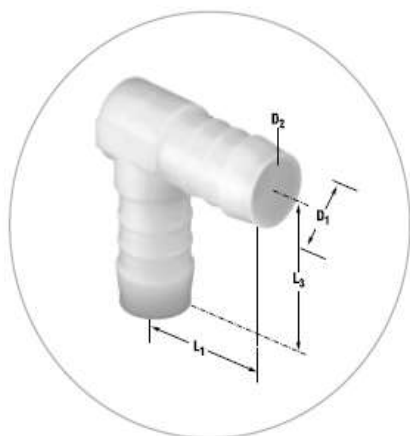

Datasheet

Stock No: 795-477

ENGLISH

RS Pro Elbow Male, POM

D1: Joiner Outer Diameter
D2: Joiner Inner Diameter
L1: Length

*Joiner Outer Diameter = Hose Inner Diameter

D1	D2	L1	L3
8	5.6	29	30

Product Details

Elbow Connector

Push-on Connectors

Acetal Resin, non toxic, tough, lightweight, good impact and wear resistance
Deep moulded ribs, use hose clips for high pressure, positive sealing

Specifications:

Hose Inner Diameter	8mm
Coupling Connector Type	Elbow Coupler
Body Material	POM
Coupling Gender	Male
Coupling Connector Direction	Elbow
Series	WS