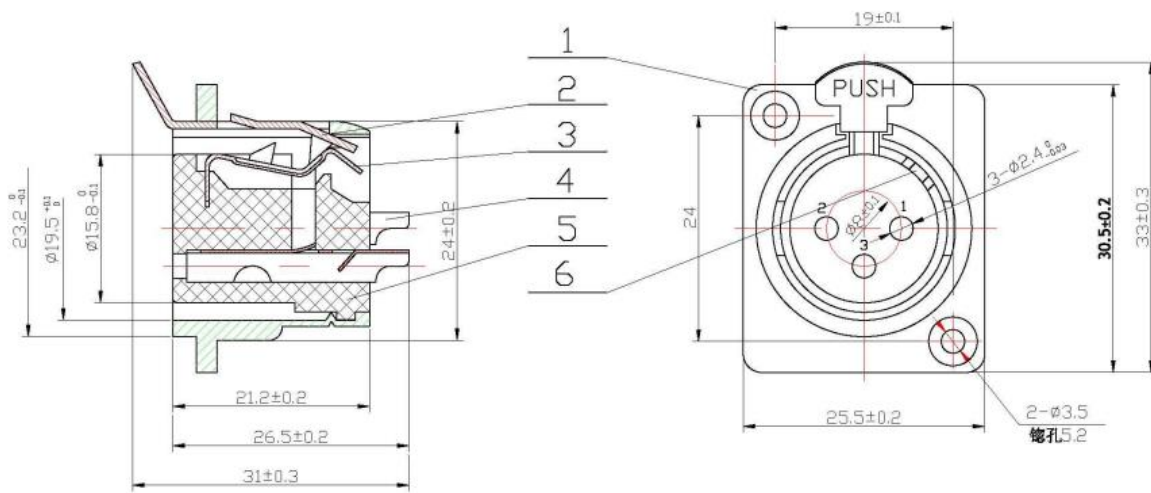

# Black 3 Way Female Straight Panel Mount XLR Connector

RS Stock number [458-942](#)

## Specifications

- Body Orientation: Straight
- Colour: Black
- Gender: Female
- Housing Material: Zinc , Aluminium , Alloy
- Mounting Type: Panel Mount
- Number of Contacts: 3