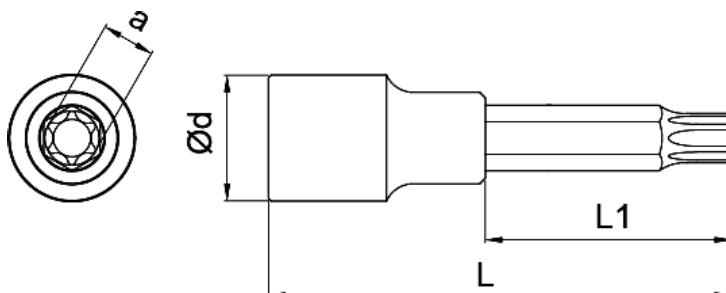

Datasheet

RS Pro 1/2" Drive TORX Socket Bits- Long

EN

Product features:

- Chrome Vanadium Molybdenum steel bit
- Chrome Vanadium socket
- Mirror chrome finish

RS CODE NO		α ref. mm	L mm	L1 mm	$\varnothing d1$ mm	
1923802	T30	5.49	100	62	23.8	90
1923805	T40	6.60	100	62	23.8	96
1923807	T45	7.77	100	62	23.8	106
1923809	T50	8.79	100	62	23.8	112