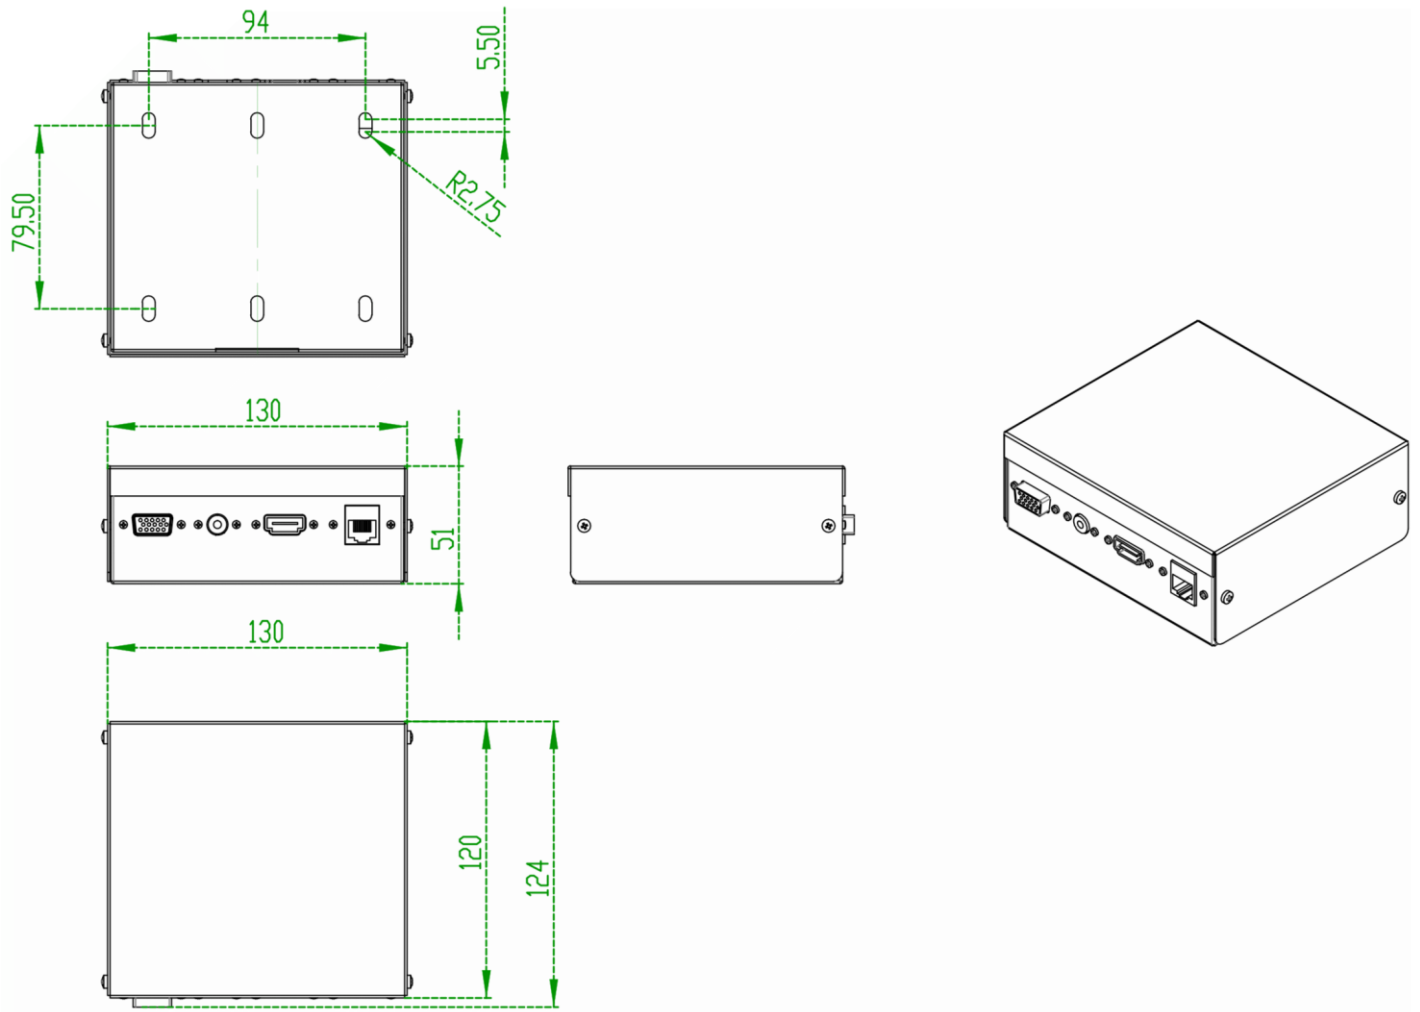

Datasheet

RS PRO 4 Port Metal Box with AV Modular Couplers - 5m RJ45 Kit

Stock number: 2299948

EN

The RS-PRO Audio-Visual metal box has modular connector type so you can change/add as required, the connectors are coupler type so all you have to do is attach your cables. These boxes have mounting holes for walls or desktops. This AV metal box is supplied as a kit with 5m cables.

Box Features

- 3.5mm Stereo Coupler
- HDMI Coupler
- VGA Coupler
- RJ45 Coupler

Supplied Cables

- 1 x 5m SVGA Cable
- 1 x 5m 3.5mm Stereo Cable
- 1 x 5m HDMI Cable
- 1 x 5m Ethernet Cable

Box Dimensions

RoHS / REACH / CE