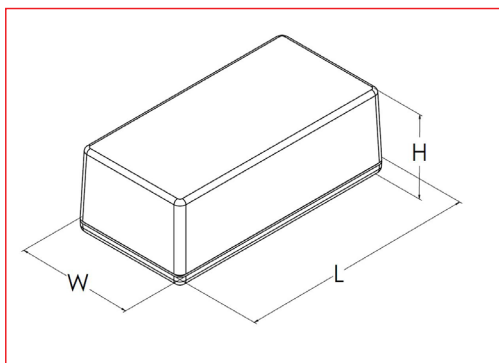

Datasheet

EN

Product overview

Multi-purpose ABS cases, designed for a broad range of applications.

- Universal plastic enclosure with screw fastening
- Available in 23 sizes in two colours; white and black
- Suitable for measuring instruments, testing devices, wireless communications devices, medical devices etc
- Black enclosure UL94-HB
- White enclosure UL94-V0 (UL94-V1 where indicated)*
- 82 series has been designed to meet the requirements of IP40

SPECIFICATION	
Materials	Lid and base high impact ABS Black: UL94-HB White: UL94-V0/UL94-V1
Operating temperature	-10°C to +60°C
Standard colours	Black and white
Protection class	82 series has been designed to meet the requirements of IP40
Standard unit includes	Self-tapping screw, lid and base

SIZE	BLACK	WHITE	LENGTH	WIDTH	HEIGHT
7		1533673	90mm	45mm	25mm
9	1533696		105mm	70mm	35mm
10		1533686	105mm	70mm	50mm
12	1533204		130mm	65mm	50mm
15	1533693	1533702	170mm	85.5mm	35.4mm
19	1533689		125mm	125mm	25mm
20	1533671	1533685	125mm	125mm	45mm

PINK	YELLOW	GREEN	LENGTH	WIDTH	HEIGHT	DESCRIPTION
CUE82B1PK	CUE82B1YL	CUE82B1GN	27mm	71mm	32mm	To fit size 11
CUE82B2PK	CUE82B2YL	CUE82B2GN	27mm	71mm	56mm	To fit size 12
CUE82B3PK	CUE82B3YL	CUE82B3GN	33mm	91.5mm	41.5mm	To fit size 15
CUE82B4PK	CUE82B4YL	CUE82B4GN	33mm	91.5mm	66.5mm	To fit size 16
CUE82B5PK	CUE82B5YL	CUE82B5GN	40mm	116mm	51.5mm	To fit size 17
CUE82B6PK	CUE82B6YL	CUE82B6GN	40mm	116mm	81.5mm	To fit size 18
CUE82B7PK	CUE82B7YL	CUE82B7GN	38mm	131mm	31mm	To fit sizes 19, 21
CUE82B8PK	CUE82B8YL	CUE82B8GN	38mm	131mm	51mm	To fit sizes 20, 22
CUE82B9PK	CUE82B9YL	CUE82B9GN	38mm	131mm	71mm	To fit size 23